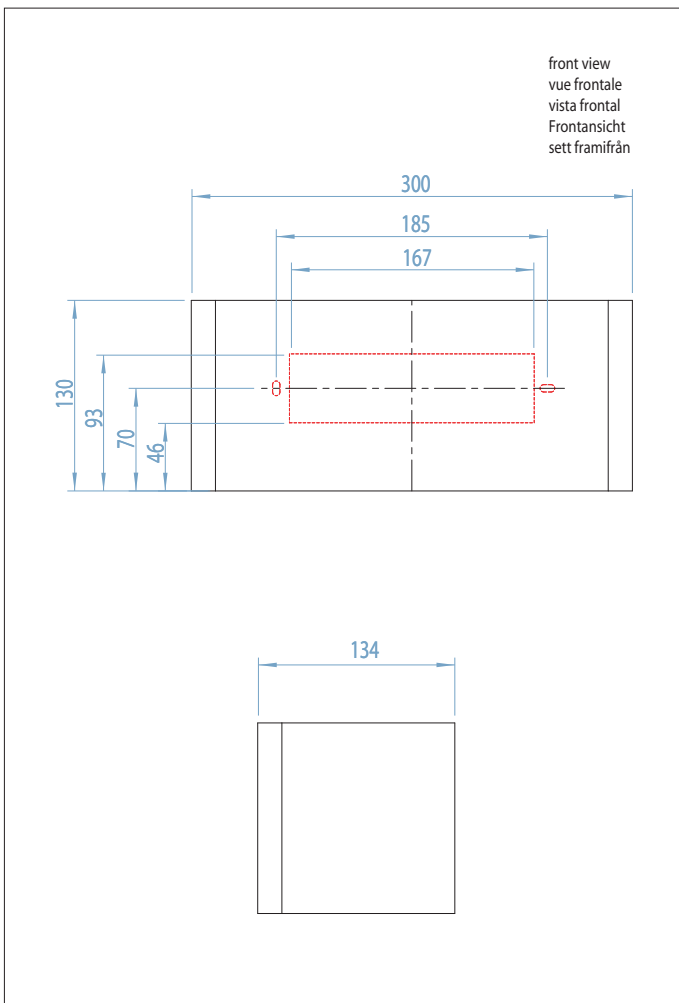

0767 Ashino wide

 **astro**

1x60w E27		not included
--------------	---	-----------------

Zones	3
-------	----------

Astro Lighting Ltd.
 G2 River Way,
 Harlow,
 Essex,
 CM20 2DP
 Great Britain

tel: +44 (0) 1279 427001
 fax: +44 (0) 1279 427002
 email: sales@astrolighting.co.uk
www.astrolighting.co.uk