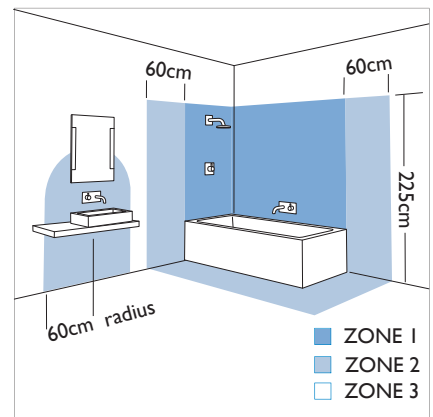

0767 Ashino wide

 **astro**

1x60w E27		not included
--------------	---	-----------------

Zones	3
-------	----------

Astro Lighting Ltd.
 G2 River Way,
 Harlow,
 Essex,
 CM20 2DP
 Great Britain

tel: +44 (0) 1279 427001
 fax: +44 (0) 1279 427002
 email: sales@astrolighting.co.uk
www.astrolighting.co.uk