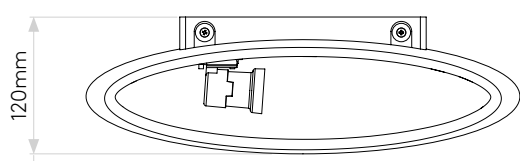

Please note that some dimensions may vary slightly due to manufacturing tolerances, this includes cable entry and fixing holes

Veuillez noter que certaines dimensions peuvent varier légèrement en raison des tolérances de fabrication, y compris l'entrée de câble et les trous de fixation.

Bitte beachten Sie, dass die Maße Fertigungstoleranzen unterliegen und daher in geringem Umfang von der angegebenen Größe abweichen können. Dies gilt auch für Kabeleingänge und Befestigungslöcher.

Si prega notare che possono esserci piccole variazioni in alcune dimensioni dovute alle tolleranze di produzione, queste includono l'ingresso del cavo e i fori di fissaggio.