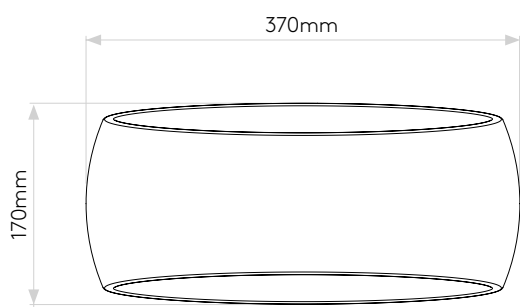

Please note that some dimensions may vary slightly due to manufacturing tolerances, this includes cable entry and fixing holes

Veuillez noter que certaines dimensions peuvent varier légèrement en raison des tolérances de fabrication, y compris l'entrée de câble et les trous de fixation.

Bitte beachten Sie, dass die Maße Fertigungstoleranzen unterliegen und daher in geringem Umfang von der angegebenen Größe abweichen können. Dies gilt auch für Kabeleingänge und Befestigungslöcher.

Si prega notare che possono esserci piccole variazioni in alcune dimensioni dovute alle tolleranze di produzione, queste includono l'ingresso del cavo e i fori di fissaggio.