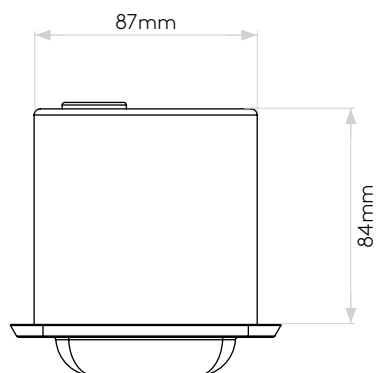

Please note that some dimensions may vary slightly due to manufacturing tolerances, this includes cable entry and fixing holes

Veuillez noter que certaines dimensions peuvent varier légèrement en raison des tolérances de fabrication, y compris l'entrée de câble et les trous de fixation.

Bitte beachten Sie, dass die Maße Fertigungstoleranzen unterliegen und daher in geringem Umfang von der angegebenen Größe abweichen können. Dies gilt auch für Kabeingänge und Befestigungslöcher.

Si prega notare che possono esserci piccole variazioni in alcune dimensioni dovute alle tolleranze di produzione, queste includono l'ingresso del cavo e i fori di fissaggio.