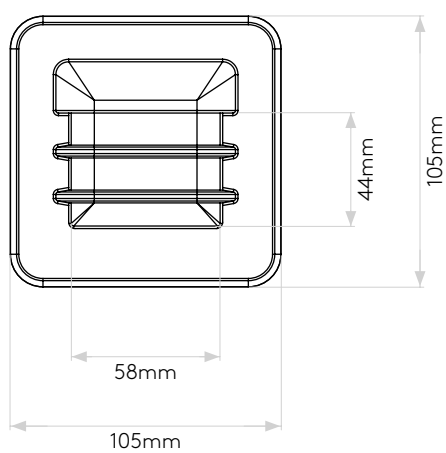

Please note that some dimensions may vary slightly due to manufacturing tolerances, this includes cable entry and fixing holes

Veuillez noter que certaines dimensions peuvent varier légèrement en raison des tolérances de fabrication, y compris l'entrée de câble et les trous de fixation.

Bitte beachten Sie, dass die Maße Fertigungstoleranzen unterliegen und daher in geringem Umfang von der angegebenen Größe abweichen können. Dies gilt auch für Kabeingänge und Befestigungslöcher.

Si prega notare che possono esserci piccole variazioni in alcune dimensioni dovute alle tolleranze di produzione, queste includono l'ingresso del cavo e i fori di fissaggio.