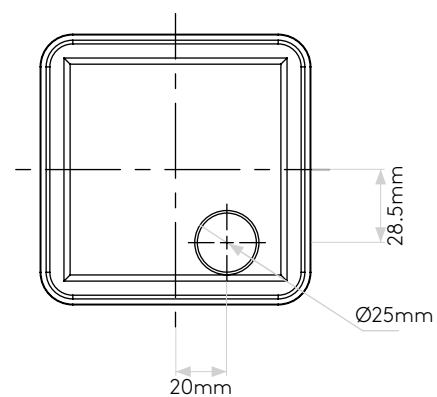

Please note that some dimensions may vary slightly due to manufacturing tolerances, this includes cable entry and fixing holes

Veuillez noter que certaines dimensions peuvent varier légèrement en raison des tolérances de fabrication, y compris l'entrée de câble et les trous de fixation.

Bitte beachten Sie, dass die Maße Fertigungstoleranzen unterliegen und daher in geringem Umfang von der angegebenen Größe abweichen können. Dies gilt auch für Kabeingänge und Befestigungslöcher.

Si prega notare che possono esserci piccole variazioni in alcune dimensioni dovute alle tolleranze di produzione, queste includono l'ingresso del cavo e i fori di fissaggio.