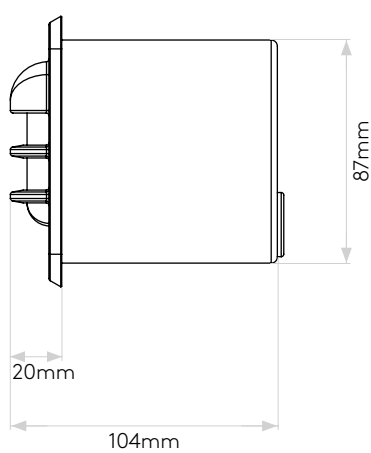

Please note that some dimensions may vary slightly due to manufacturing tolerances, this includes cable entry and fixing holes

Veuillez noter que certaines dimensions peuvent varier légèrement en raison des tolérances de fabrication, y compris l'entrée de câble et les trous de fixation.

Bitte beachten Sie, dass die Maße Fertigungstoleranzen unterliegen und daher in geringem Umfang von der angegebenen Größe abweichen können. Dies gilt auch für Kabeingänge und Befestigungslöcher.

Si prega notare che possono esserci piccole variazioni in alcune dimensioni dovute alle tolleranze di produzione, queste includono l'ingresso del cavo e i fori di fissaggio.