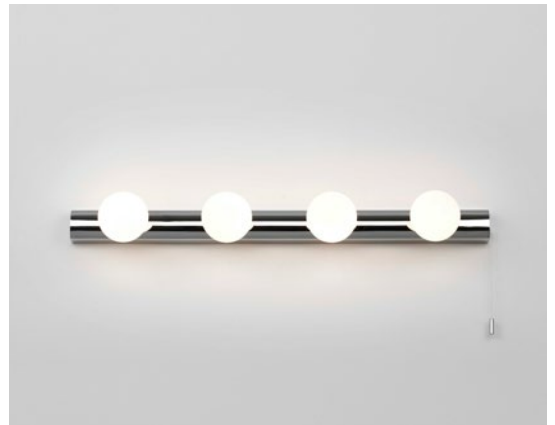

CABARET FOUR

astro

GENERAL

LOCATION:	Bathroom
CLASS:	CE (Class II)
IP RATING:	IP44
BATHROOM ZONE:	Zone 2, 3
DRIVER REQUIRED:	-
INSTALLATION ORIENTATION:	Wall Mount
MAIN MATERIAL:	Metal - Mild Steel
DIMENSIONS (mm):	H: 65 W: 550 D: 90
CUT OUT HOLE (mm):	-
RECESS DEPTH (mm):	-
FIRE RATING:	-
CABLE LENGTH (mm):	-
GROSS WEIGHT (kg):	1.26

LAMP

LIGHT SOURCE:	G9
WATTAGE:	4 X 25W
LAMP INCLUDED:	No
MAXIMUM LAMP LENGTH (mm):	To Be Advised
LUMINOUS FLUX (lm):	Lamp Dependent
COLOUR TEMP (K):	Lamp Dependent
CRI (Ra):	Lamp Dependent
MACADAM ELLIPSE:	-
TILT ADJUSTABLE ANGLE (°):	-
ROTATION ADJUSTABLE ANGLE (°):	-
LIFETIME (hrs):	Lamp Dependent
BEAM ANGLE (°):	Lamp Dependent

SHADE INCLUDED:	-
SHADE/DIFFUSER MATERIAL:	Glass
SHADE/DIFFUSER FINISH	Acid Etched
F MARK:	Suitable for mounting on flammable materials

CODE: 1087002
FINISH: POLISHED CHROME

TO MAINTAIN THIS PRODUCT TO ITS BEST CONDITION, PLEASE VIEW OUR CARE AND CLEANING GUIDE ON THE SUPPORT SECTION OF THE ASTRO WEBSITE.