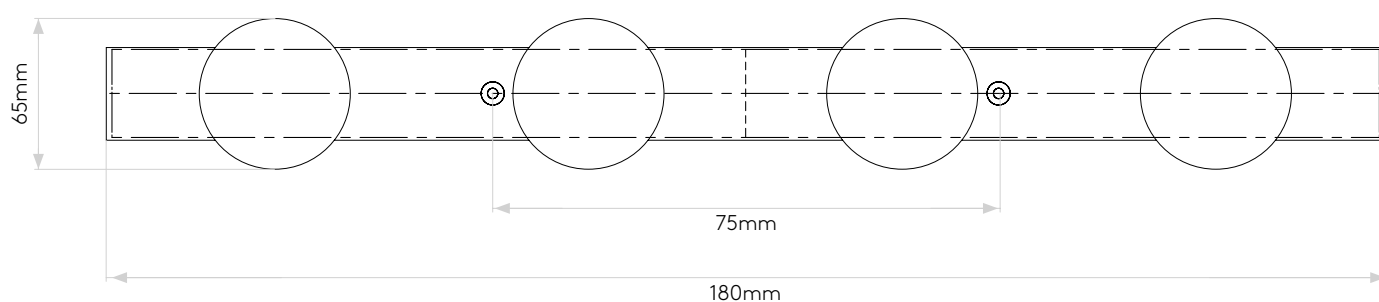

Please note that some dimensions may vary slightly due to manufacturing tolerances, this includes cable entry and fixing holes

Veuillez noter que certaines dimensions peuvent varier légèrement en raison des tolérances de fabrication, y compris l'entrée de câble et les trous de fixation.

Bitte beachten Sie, dass die Maße Fertigungstoleranzen unterliegen und daher in geringem Umfang von der angegebenen Größe abweichen können. Dies gilt auch für Kabeleingänge und Befestigungslöcher.

Si prega notare che possono esserci piccole variazioni in alcune dimensioni dovute alle tolleranze di produzione, queste includono l'ingresso del cavo e i fori di fissaggio.