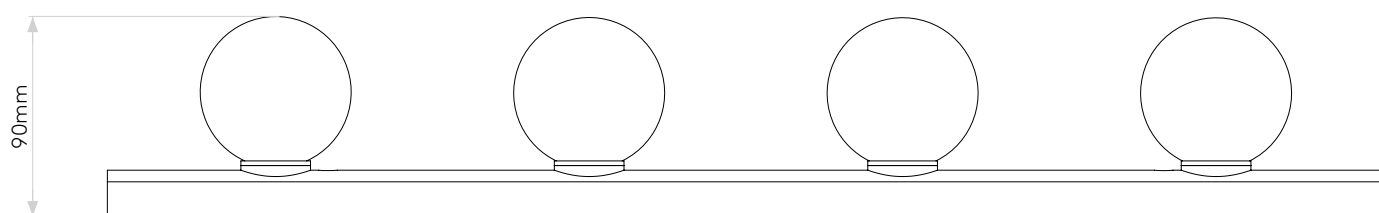

Please note that some dimensions may vary slightly due to manufacturing tolerances, this includes cable entry and fixing holes

Veuillez noter que certaines dimensions peuvent varier légèrement en raison des tolérances de fabrication, y compris l'entrée de câble et les trous de fixation.

Bitte beachten Sie, dass die Maße Fertigungstoleranzen unterliegen und daher in geringem Umfang von der angegebenen Größe abweichen können. Dies gilt auch für Kabeleingänge und Befestigungslöcher.

Si prega notare che possono esserci piccole variazioni in alcune dimensioni dovute alle tolleranze di produzione, queste includono l'ingresso del cavo e i fori di fissaggio.