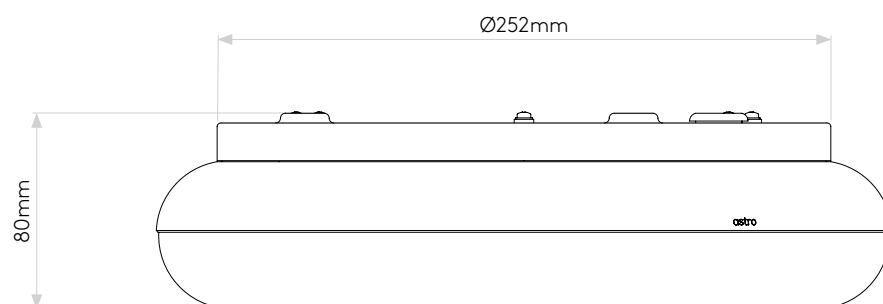

Please note that some dimensions may vary slightly due to manufacturing tolerances, this includes cable entry and fixing holes

Veuillez noter que certaines dimensions peuvent varier légèrement en raison des tolérances de fabrication, y compris l'entrée de câble et les trous de fixation.

Bitte beachten Sie, dass die Maße Fertigungstoleranzen unterliegen und daher in geringem Umfang von der angegebenen Größe abweichen können. Dies gilt auch für Kabeingänge und Befestigungslöcher.

Si prega notare che possono esserci piccole variazioni in alcune dimensioni dovute alle tolleranze di produzione, queste includono l'ingresso del cavo e i fori di fissaggio.