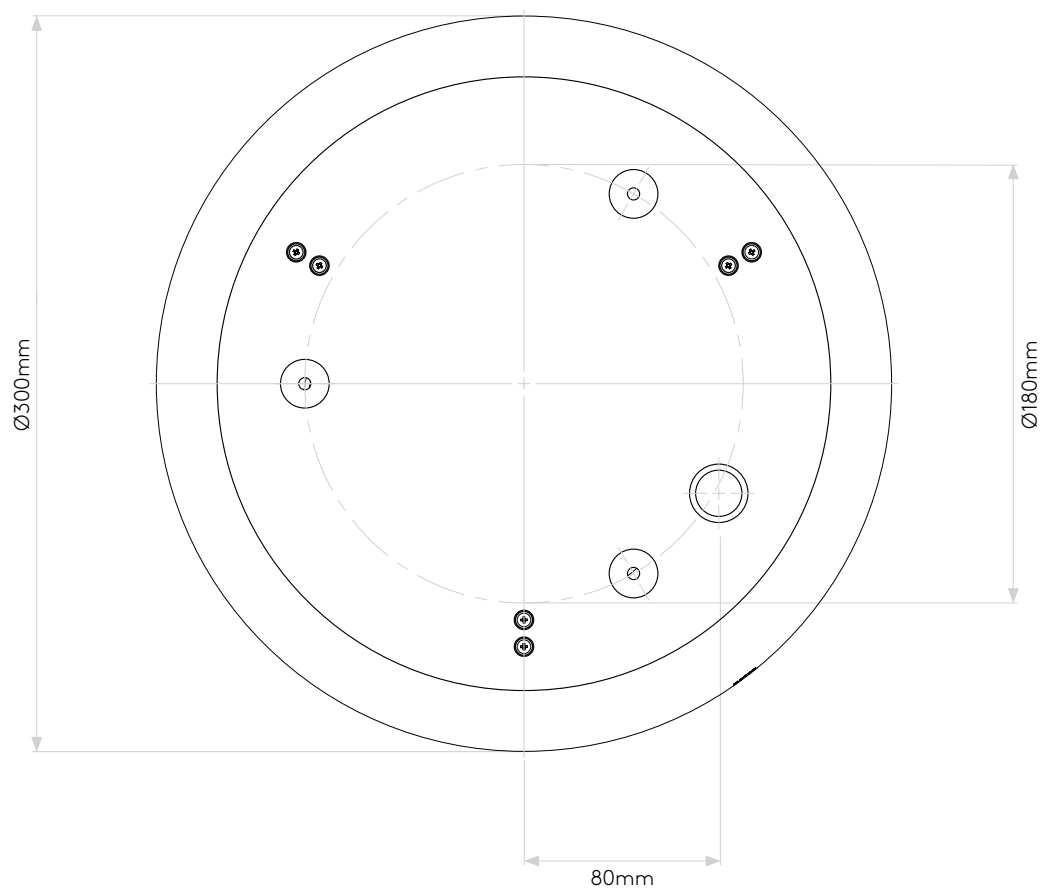

Please note that some dimensions may vary slightly due to manufacturing tolerances, this includes cable entry and fixing holes

Veuillez noter que certaines dimensions peuvent varier légèrement en raison des tolérances de fabrication, y compris l'entrée de câble et les trous de fixation.

Bitte beachten Sie, dass die Maße Fertigungstoleranzen unterliegen und daher in geringem Umfang von der angegebenen Größe abweichen können. Dies gilt auch für Kabeingänge und Befestigungslöcher.

Si prega notare che possono esserci piccole variazioni in alcune dimensioni dovute alle tolleranze di produzione, queste includono l'ingresso del cavo e i fori di fissaggio.