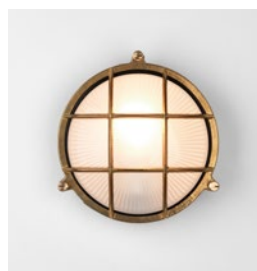

LAMP

LIGHT SOURCE:	E27/ES
WATTAGE:	42W
LAMP INCLUDED:	No
MAXIMUM LAMP LENGTH (mm):	130
LUMINOUS FLUX (lm):	Lamp Dependent
COLOUR TEMP (K):	Lamp Dependent
CRI (Ra):	Lamp Dependent
MACADAM ELLIPSE:	Lamp Dependent
TILT ADJUSTABLE ANGLE (°):	-
ROTATION ADJUSTABLE ANGLE (°):	-
LIFETIME (hrs):	Lamp Dependent
BEAM ANGLE (°):	Lamp Dependent

SHADE INCLUDED:	-
SHADE/DIFFUSER MATERIAL:	Glass
SHADE/DIFFUSER FINISH	Frosted
F MARK:	Suitable for mounting on flammable materials

CODE: 1376001
FINISH: NATURAL BRASS

CODE: 1376003
FINISH: POLISHED NICKEL