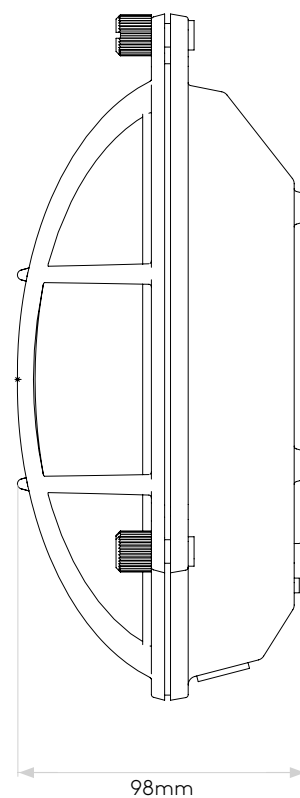

Please note that some dimensions may vary slightly due to manufacturing tolerances, this includes cable entry and fixing holes

Veuillez noter que certaines dimensions peuvent varier légèrement en raison des tolérances de fabrication, y compris l'entrée de câble et les trous de fixation.

Bitte beachten Sie, dass die Maße Fertigungstoleranzen unterliegen und daher in geringem Umfang von der angegebenen Größe abweichen können. Dies gilt auch für Kabeleingänge und Befestigungslöcher.

Si prega notare che possono esserci piccole variazioni in alcune dimensioni dovute alle tolleranze di produzione, queste includono l'ingresso del cavo e i fori di fissaggio.