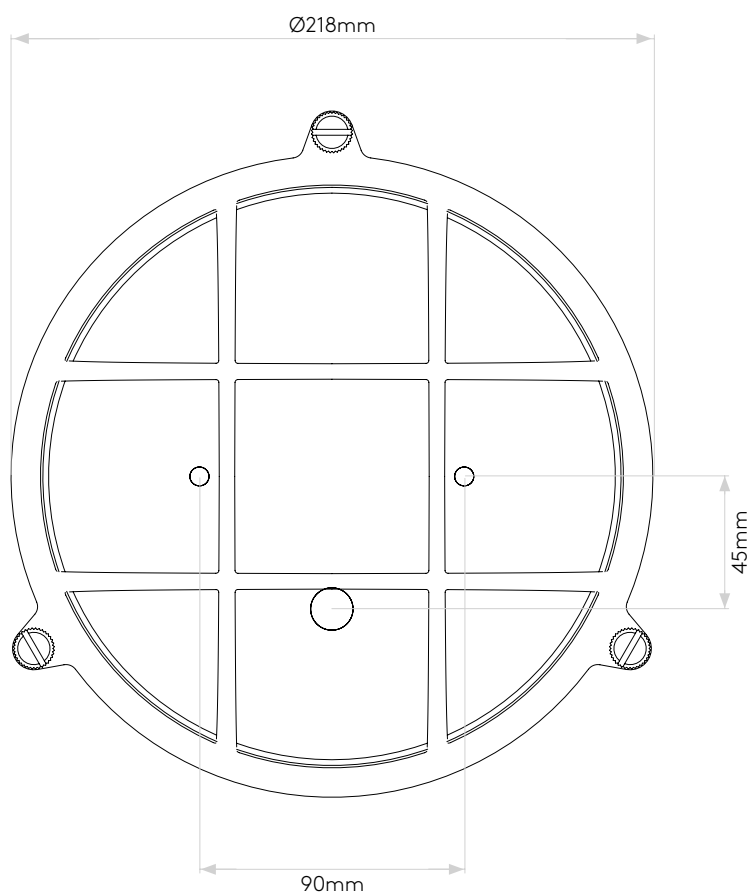

Please note that some dimensions may vary slightly due to manufacturing tolerances, this includes cable entry and fixing holes

Veuillez noter que certaines dimensions peuvent varier légèrement en raison des tolérances de fabrication, y compris l'entrée de câble et les trous de fixation.

Bitte beachten Sie, dass die Maße Fertigungstoleranzen unterliegen und daher in geringem Umfang von der angegebenen Größe abweichen können. Dies gilt auch für Kabeleingänge und Befestigungslöcher.

Si prega notare che possono esserci piccole variazioni in alcune dimensioni dovute alle tolleranze di produzione, queste includono l'ingresso del cavo e i fori di fissaggio.