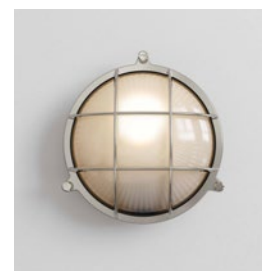

LAMP

LIGHT SOURCE:	E27/ES
WATTAGE:	42W
LAMP INCLUDED:	No
MAXIMUM LAMP LENGTH (mm):	130
LUMINOUS FLUX (lm):	Lamp Dependent
COLOUR TEMP (K):	Lamp Dependent
CRI (Ra):	Lamp Dependent
MACADAM ELLIPSE:	Lamp Dependent
TILT ADJUSTABLE ANGLE (°):	-
ROTATION ADJUSTABLE ANGLE (°):	-
LIFETIME (hrs):	Lamp Dependent
BEAM ANGLE (°):	Lamp Dependent

SHADE INCLUDED:	-
SHADE/DIFFUSER MATERIAL:	Glass
SHADE/DIFFUSER FINISH	Frosted
F MARK:	Suitable for mounting on flammable materials

CODE: 1376001
FINISH: NATURAL BRASS

CODE: 1376003
FINISH: POLISHED NICKEL