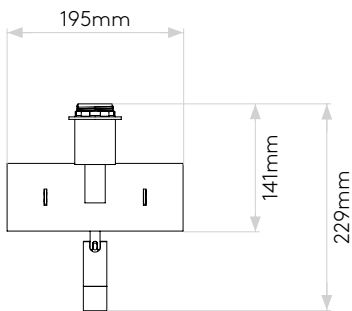

Without Shade