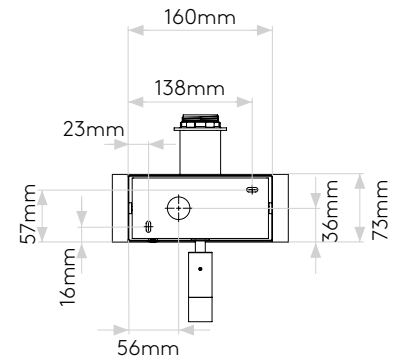

Without Shade