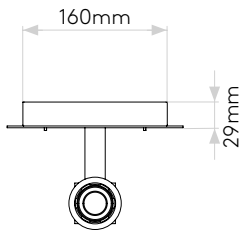

Without Shade