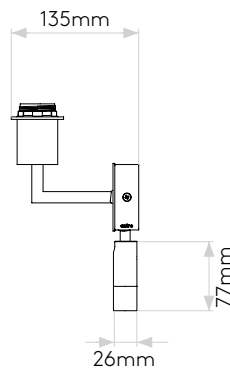

Without Shade