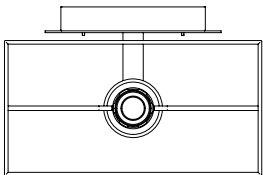

With Rectangle 285 Shade

Please note that some dimensions may vary slightly due to manufacturing tolerances, this includes cable entry and fixing holes

Veuillez noter que certaines dimensions peuvent varier légèrement en raison des tolérances de fabrication, y compris l'entrée de câble et les trous de fixation.

Bitte beachten Sie, dass die Maße Fertigungstoleranzen unterliegen und daher in geringem Umfang von der angegebenen Größe abweichen können. Dies gilt auch für Kabeleingänge und Befestigungslöcher.

Si prega notare che possono esserci piccole variazioni in alcune dimensioni dovute alle tolleranze di produzione, queste includono l'ingresso del cavo e i fori di fissaggio.