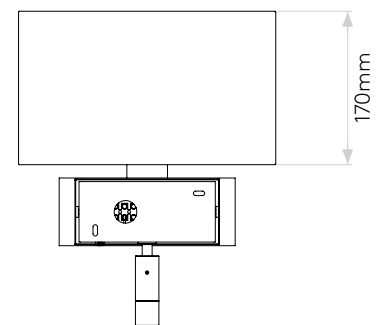

With Rectangle 285 Shade

Please note that some dimensions may vary slightly due to manufacturing tolerances, this includes cable entry and fixing holes

Veuillez noter que certaines dimensions peuvent varier légèrement en raison des tolérances de fabrication, y compris l'entrée de câble et les trous de fixation.

Bitte beachten Sie, dass die Maße Fertigungstoleranzen unterliegen und daher in geringem Umfang von der angegebenen Größe abweichen können. Dies gilt auch für Kabeleingänge und Befestigungslöcher.

Si prega notare che possono esserci piccole variazioni in alcune dimensioni dovute alle tolleranze di produzione, queste includono l'ingresso del cavo e i fori di fissaggio.