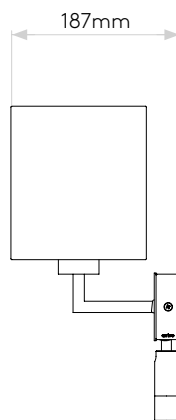

With Rectangle 285 Shade

Please note that some dimensions may vary slightly due to manufacturing tolerances, this includes cable entry and fixing holes

Veuillez noter que certaines dimensions peuvent varier légèrement en raison des tolérances de fabrication, y compris l'entrée de câble et les trous de fixation.

Bitte beachten Sie, dass die Maße Fertigungstoleranzen unterliegen und daher in geringem Umfang von der angegebenen Größe abweichen können. Dies gilt auch für Kabeleingänge und Befestigungslöcher.

Si prega notare che possono esserci piccole variazioni in alcune dimensioni dovute alle tolleranze di produzione, queste includono l'ingresso del cavo e i fori di fissaggio.