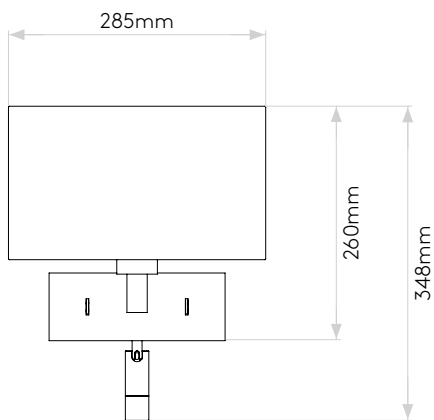

## GENERAL

LOCATION:	Interior
CLASS:	CE (Class I)
IP RATING:	IP20
BATHROOM ZONE:	Zone 3
DRIVER REQUIRED:	No
INSTALLATION ORIENTATION:	Wall Mount - Horizontal
MAIN MATERIAL:	Metal - Mild Steel
DIMENSIONS (mm):	H: 229 W: 195 D: 135
CUT OUT HOLE (mm):	-
RECESS DEPTH (mm):	-
FIRE RATING:	-
CABLE LENGTH (mm):	-
GROSS WEIGHT (kg):	1.63

## With Rectangle 285 Shade

Please note that some dimensions may vary slightly due to manufacturing tolerances, this includes cable entry and fixing holes

Veuillez noter que certaines dimensions peuvent varier légèrement en raison des tolérances de fabrication, y compris l'entrée de câble et les trous de fixation.