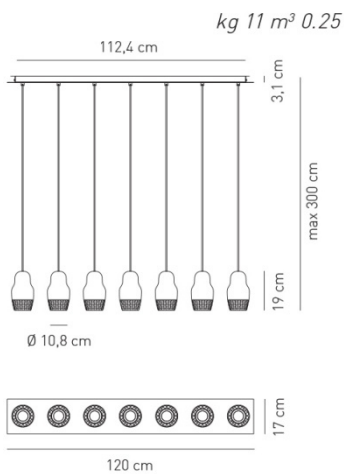

SP FEDOR 7

Design by Dima Loginoff

Collection consisting of recessed downlight and suspended lamps. Available in several colours and sizes. LED light source with GU10 fitting.

Typology: SUSPENDED LAMP

Ratings

- GU10
- Downlight
- Surface installation over holes
- Supply voltage ~220-240V
- Switch mode: on-off
- Aluminum/glass shade

Product code composition

FEDORA

Type	Article	Colours	Finish	Source
SP	FEDOR 7	RO rose gold + glass	BC white varnished metal	GU1 GU10 LED 7 x Max 7,5W only LED bulbs 220-240VAc
		BR bronze + glass		
		CR chrome + glass		