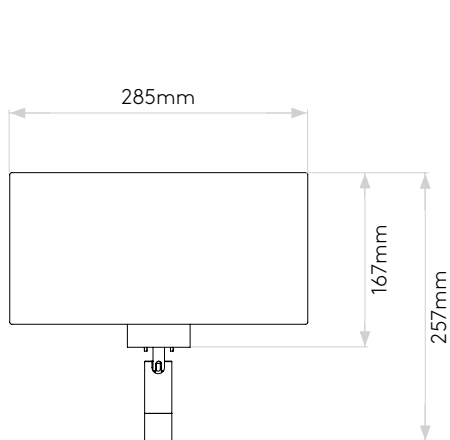

Please note that some dimensions may vary slightly due to manufacturing tolerances, this includes cable entry and fixing holes

Veillez noter que certaines dimensions peuvent varier légèrement en raison des tolérances de fabrication, y compris l'entrée de câble et les trous de fixation.

Bitte beachten Sie, dass die Maße Fertigungstoleranzen unterliegen und daher in geringem Umfang von der angegebenen Größe abweichen können. Dies gilt auch für Kabeleingänge und Befestigungslöcher.

Si prega notare che possono esserci piccole variazioni in alcune dimensioni dovute alle tolleranze di produzione, queste includono l'ingresso del cavo e i fori di fissaggio.