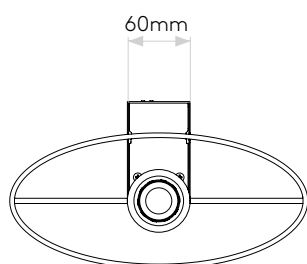

Please note that some dimensions may vary slightly due to manufacturing tolerances, this includes cable entry and fixing holes

Veillez noter que certaines dimensions peuvent varier légèrement en raison des tolérances de fabrication, y compris l'entrée de câble et les trous de fixation.

Bitte beachten Sie, dass die Maße Fertigungstoleranzen unterliegen und daher in geringem Umfang von der angegebenen Größe abweichen können. Dies gilt auch für Kabeleingänge und Befestigungslöcher.

Si prega notare che possono esserci piccole variazioni in alcune dimensioni dovute alle tolleranze di produzione, queste includono l'ingresso del cavo e i fori di fissaggio.