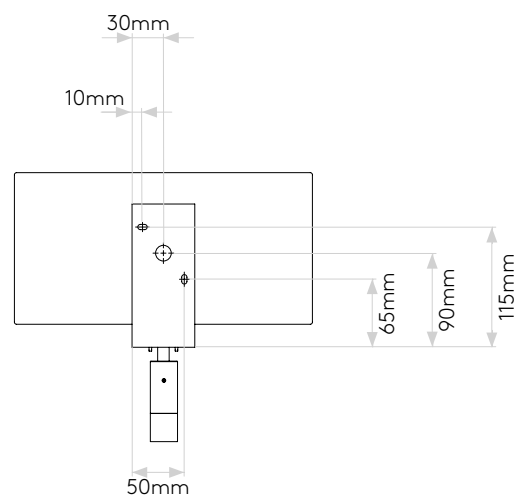

Please note that some dimensions may vary slightly due to manufacturing tolerances, this includes cable entry and fixing holes

Veillez noter que certaines dimensions peuvent varier légèrement en raison des tolérances de fabrication, y compris l'entrée de câble et les trous de fixation.

Bitte beachten Sie, dass die Maße Fertigungstoleranzen unterliegen und daher in geringem Umfang von der angegebenen Größe abweichen können. Dies gilt auch für Kabeleingänge und Befestigungslöcher.

Si prega notare che possono esserci piccole variazioni in alcune dimensioni dovute alle tolleranze di produzione, queste includono l'ingresso del cavo e i fori di fissaggio.