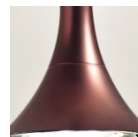

BR
Matt Bronze