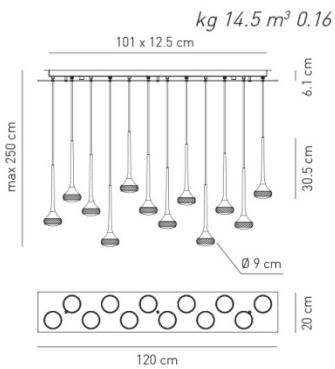

Typology: suspended

**Ratings**

- Built in **LED** module
- CCT 2700 K
- Diffused light
- Surface installation over holes
- Supply voltage ~220-240V
- Switch mode: on-off
- Dimmable 1-10V LED driver
- Steel frame

Product code composition

**FAIRY / DRIVER INCLUDED**

Type	Article	Colours	Finish	Source
SP	FAI 12 R	<b>CS</b> crystal	<b>CR</b> white + chrome	<b>LED</b> 12 x 6,4W - diffused beam 2700K
		<b>AM</b> amber	<b>BR</b> matt bronze	
		<b>GR</b> grey	<b>NI</b> matt nickel	