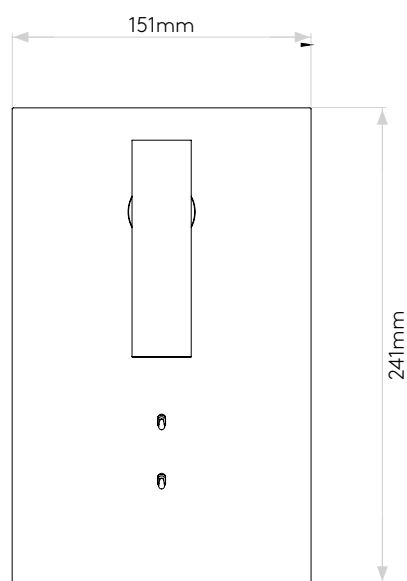

EDGE READER MINI

astro

GENERAL

LOCATION:	Interior
CLASS:	CE (Class I)
IP RATING:	IP20
BATHROOM ZONE:	Not Applicable
VOLTAGE:	Mains 230V
INSTALLATION ORIENTATION:	Wall Mount - Horizontal or Vertical
MAIN MATERIAL:	Metal - Zinc
DIMENSIONS:	H: 241mm W: 151mm D: 88mm
CUT OUT HOLE:	Not Applicable
RECESS DEPTH:	Not Applicable
FIRE RATING:	Not Applicable
CABLE LENGTH:	Not Applicable
GROSS WEIGHT:	2.1Kg

Please note that some dimensions may vary slightly due to manufacturing tolerances, this includes cable entry and fixing holes

Veuillez noter que certaines dimensions peuvent varier légèrement en raison des tolérances de fabrication, y compris l'entrée de câble et les trous de fixation.