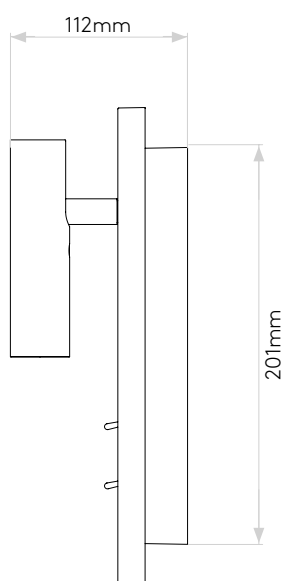

EDGE READER MINI

astro

GENERAL

LOCATION:	Interior
CLASS:	CE (Class I)
IP RATING:	IP20
BATHROOM ZONE:	Not Applicable
VOLTAGE:	Mains 230V
INSTALLATION ORIENTATION:	Wall Mount - Horizontal or Vertical
MAIN MATERIAL:	Metal - Zinc
DIMENSIONS:	H: 241mm W: 151mm D: 88mm
CUT OUT HOLE:	Not Applicable
RECESS DEPTH:	Not Applicable
FIRE RATING:	Not Applicable
CABLE LENGTH:	Not Applicable
GROSS WEIGHT:	2.1Kg

LAMP

LIGHT SOURCE:	LED STRIP
MAXIMUM WATTAGE:	9.7W
LAMP INCLUDED:	Yes (Integral)
MAXIMUM LAMP LENGTH:	Not Applicable
LUMINOUS FLUX:	112lm
COLOUR TEMP:	2700K
CRI:	80
R9:	27
MACADAM ELLIPSE:	+/-100K
TILT ADJUSTABLE ANGLE:	Not Applicable
ROTATION ADJUSTABLE ANGLE:	Not Applicable
AVERAGE LIFESPAN:	Not Applicable
L70:	To Be Advised
BEAM ANGLE:	Not Applicable

Please note that some dimensions may vary slightly due to manufacturing tolerances, this includes cable entry and fixing holes

Veuillez noter que certaines dimensions peuvent varier légèrement en raison des tolérances de fabrication, y compris l'entrée de câble et les trous de fixation.