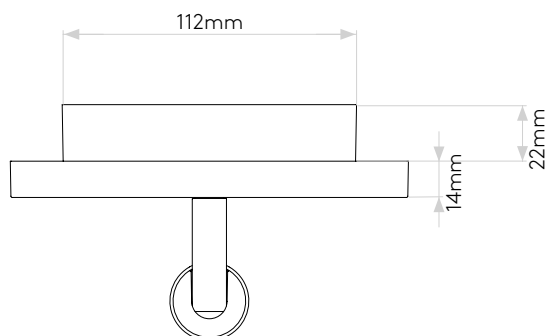

Please note that some dimensions may vary slightly due to manufacturing tolerances, this includes cable entry and fixing holes

Veuillez noter que certaines dimensions peuvent varier légèrement en raison des tolérances de fabrication, y compris l'entrée de câble et les trous de fixation.

Bitte beachten Sie, dass die Maße Fertigungstoleranzen unterliegen und daher in geringem Umfang von der angegebenen Größe abweichen können. Dies gilt auch für Kabeingänge und Befestigungslöcher.

Si prega notare che possono esserci piccole variazioni in alcune dimensioni dovute alle tolleranze di produzione, queste includono l'ingresso del cavo e i fori di fissaggio.