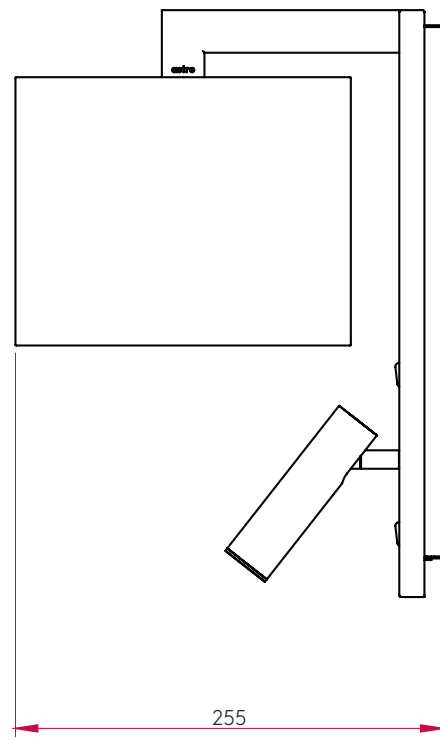

PRODUCT ELEVATIONS

ADDITIONAL INFORMATION

SHADE SOLD SEPARATELY

BOX QUANTITY X6