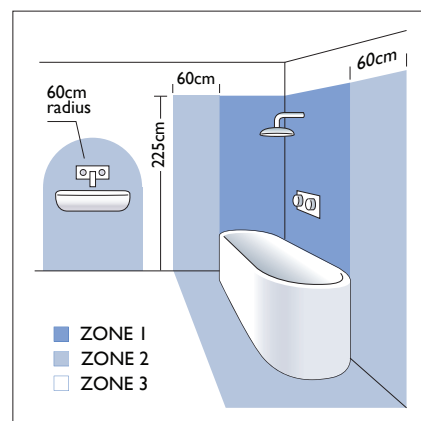

1 x 60w max E27		excl.

1 x 1w LED		incl.

3000K	Seoul LED

300mA Driver		incl.

Zone	3