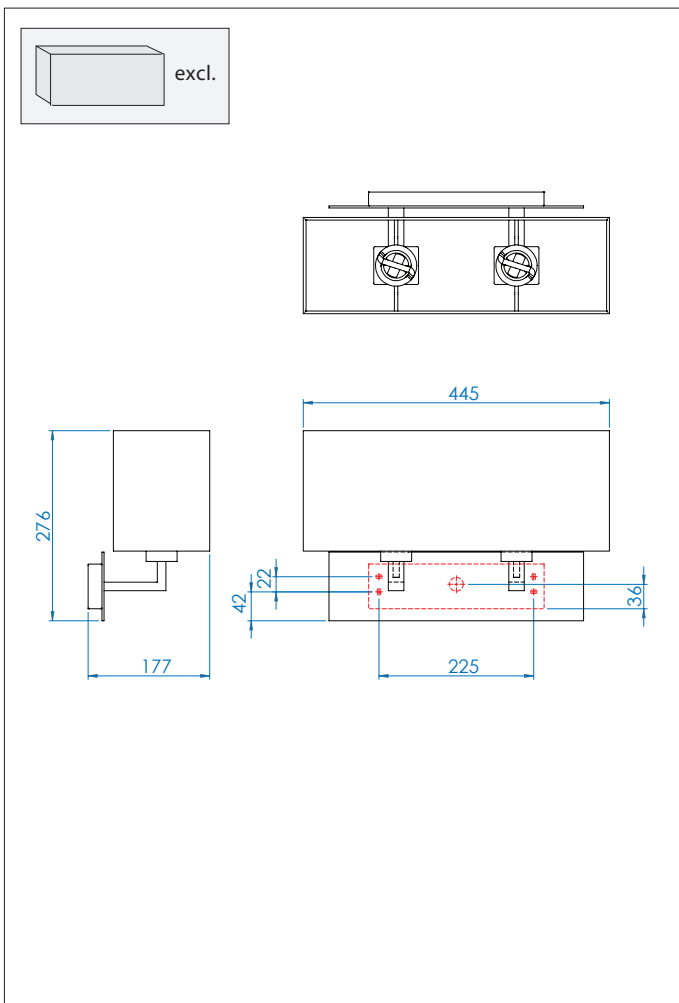

7064 Park Lane Twin

astro

2 x 60w E27		excl.
----------------	--	-------

Zone	3
------	----------

Astro Lighting Ltd.
G2 River Way, Harlow
CM20 2DP, Great Britain

T: +44 (0) 1279 427001
F: +44 (0) 1279 427002
sales@astrolighting.co.uk
www.astrolighting.co.uk