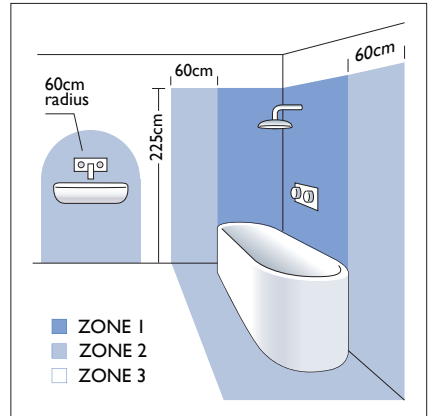

7064 Park Lane Twin

astro

2 x 60w E27		excl.
----------------	--	-------

Zone	3
------	----------

Astro Lighting Ltd.
G2 River Way, Harlow
CM20 2DP, Great Britain

T: +44 (0) 1279 427001
F: +44 (0) 1279 427002
sales@astrolighting.co.uk
www.astrolighting.co.uk