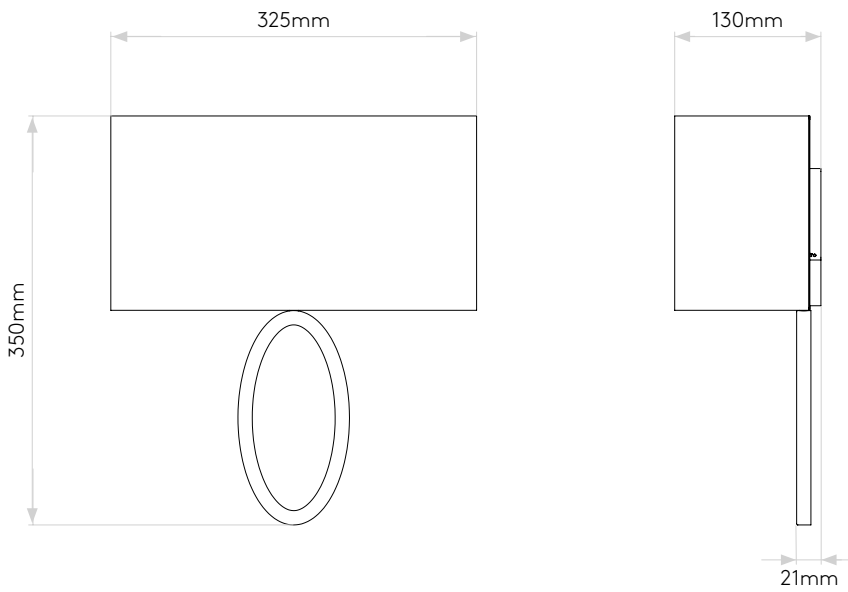

With Shade

Please note that some dimensions may vary slightly due to manufacturing tolerances, this includes cable entry and fixing holes

Veuillez noter que certaines dimensions peuvent varier légèrement en raison des tolérances de fabrication, y compris l'entrée de câble et les trous de fixation.

Bitte beachten Sie, dass die Maße Fertigungstoleranzen unterliegen und daher in geringem Umfang von der angegebenen Größe abweichen können. Dies gilt auch für Kabeleingänge und Befestigungslöcher.

Si prega notare che possono esserci piccole variazioni in alcune dimensioni dovute alle tolleranze di produzione, queste includono l'ingresso del cavo e i fori di fissaggio.