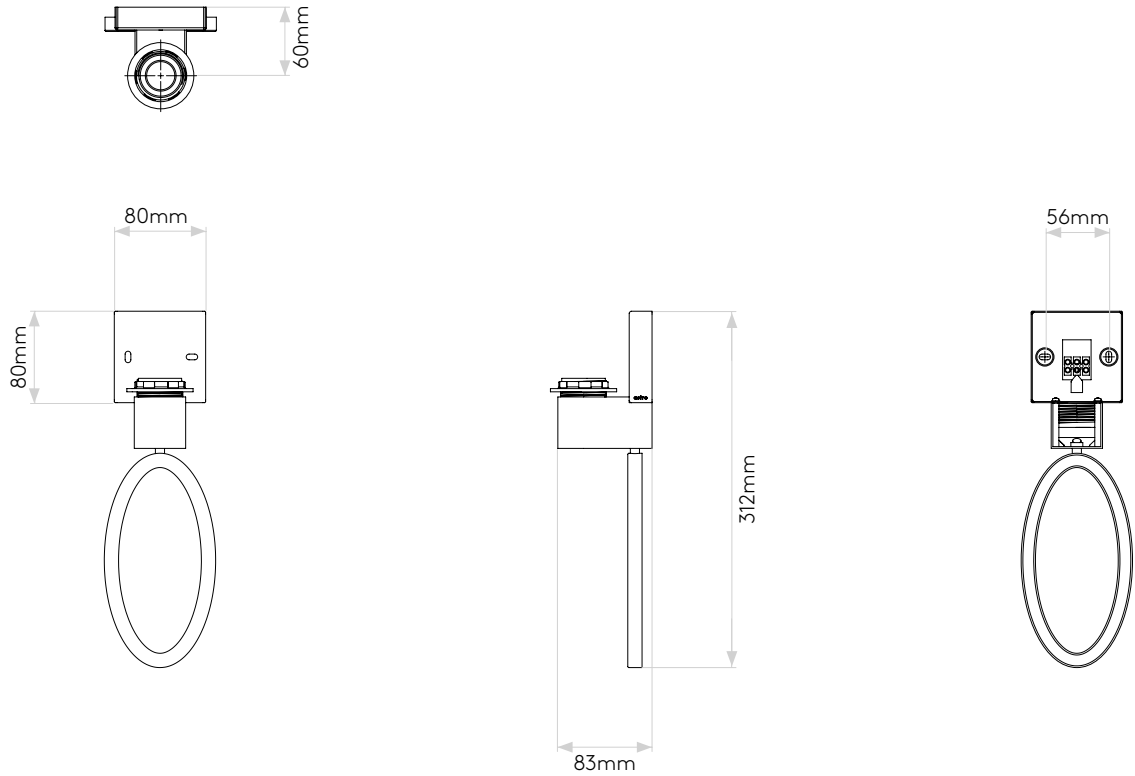

Without Shade