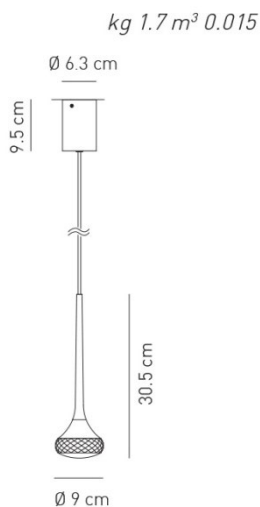

SP FAIRY

Design by Manuel Vivian

Collection consisting of recessed downlights, wall lamps, ceiling lamps and suspended lamps with chromed metal frame and glass diffuser. Available in several colours and sizes. Built-in (dimnable for some versions) LED light source.

Typology: suspended

Ratings

- Built in **LED** module
- CCT 2700 K
- Diffused light
- Surface installation over holes
- Supply voltage ~220-240V
- Switch mode: on-off
- Aluminum body, chrome

Product code composition

FAIRY / DRIVER INCLUDED

Type	Article	Colours	Finish	Source
SP	FAIRY X	CS crystal	CR chrome	LED 7.4W - diffused beam - 2700K
		AM amber	BR matt bronze	
		GR grey	NI matt nickel	

Gli articoli in rosso sono disponibili solo fino ad esaurimento scorte. Articles in red are available until sold out.