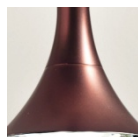

SP FAIRY

Design by Manuel Vivian

Collection consisting of recessed downlights, wall lamps, ceiling lamps and suspended lamps with chromed metal frame and glass diffuser. Available in several colours and sizes. Built-in (dimnable for some versions) LED light source.

FAIRY / DRIVER INCLUDED

Type	Article	Colours	Finish	Source
SP	FAIRY X	CS crystal	CR chrome	LED 7.4W - diffused beam - 2700K
		AM amber	BR matt bronze	
		GR grey	NI matt nickel	

Gli articoli in rosso sono disponibili solo fino ad esaurimento scorte. Articles in red are available until sold out.

CE IP20 CRI90 **LED** ~565 lm 76 lm/W 100-240VAC

example composition code |SP |FAIRYX |CS |BR |LED

Available colors

CS
Crystal

AM
Amber

GR
Grey

CR
Chrome

BR
Matt bronze