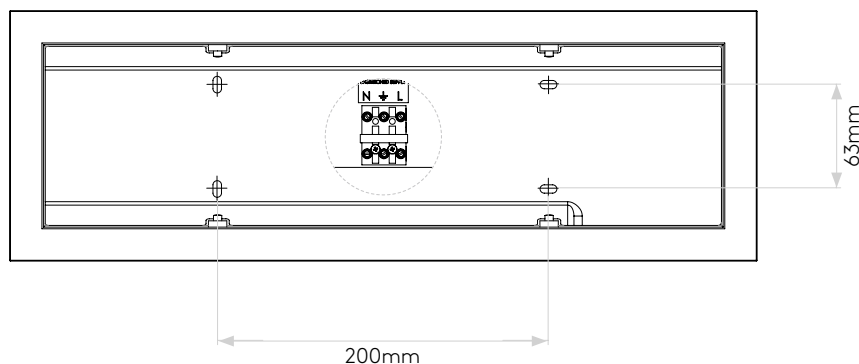

Please note that some dimensions may vary slightly due to manufacturing tolerances, this includes cable entry and fixing holes

Veuillez noter que certaines dimensions peuvent varier légèrement en raison des tolérances de fabrication, y compris l'entrée de câble et les trous de fixation.

Bitte beachten Sie, dass die Maße Fertigungstoleranzen unterliegen und daher in geringem Umfang von der angegebenen Größe abweichen können. Dies gilt auch für Kabeingänge und Befestigungslöcher.

Si prega notare che possono esserci piccole variazioni in alcune dimensioni dovute alle tolleranze di produzione, queste includono l'ingresso del cavo e i fori di fissaggio.