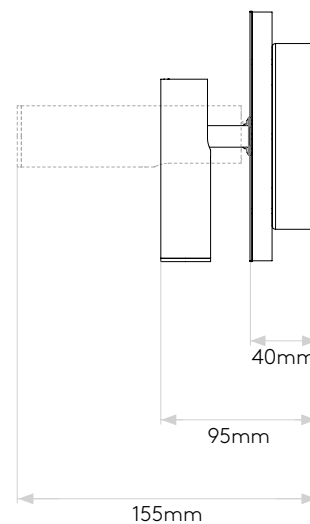

EDGE READER LED

astro

GENERAL

LOCATION:	Interior
CLASS:	CE (Class I)
IP RATING:	IP20
BATHROOM ZONE:	Zone 3
DRIVER REQUIRED:	-
INSTALLATION ORIENTATION:	Wall Mount - Horizontal & Vertical
MAIN MATERIAL:	Metal -Mild Steel
DIMENSIONS (mm):	H: 451 W: 151 D: 95
CUT OUT HOLE (mm):	-
RECESS DEPTH (mm):	-
FIRE RATING:	-
CABLE LENGTH (mm):	-
GROSS WEIGHT (kg):	3.28

MAIN LAMP

LIGHT SOURCE:	LED Strip
WATTAGE:	14.8W
LAMP INCLUDED:	Yes (Integral)
MAXIMUM LAMP LENGTH (mm):	-
LUMINOUS FLUX (lm):	427
COLOUR TEMP (K):	2700
CRI (Ra):	80
MACADAM ELLIPSE:	+/-100K
TILT ADJUSTABLE ANGLE (°):	-
ROTATION ADJUSTABLE ANGLE (°):	-
LIFETIME (hrs):	-
BEAM ANGLE (°):	-

Please note that some dimensions may vary slightly due to manufacturing tolerances, this includes cable entry and fixing holes

Veuillez noter que certaines dimensions peuvent varier légèrement en raison des tolérances de fabrication, y compris l'entrée de câble et les trous de fixation.