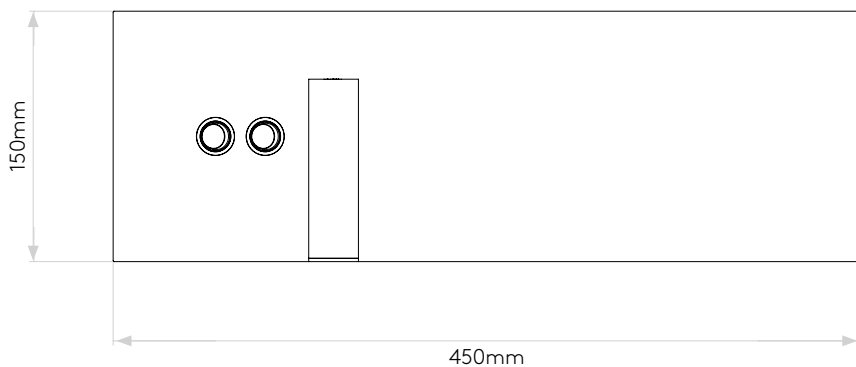

Please note that some dimensions may vary slightly due to manufacturing tolerances, this includes cable entry and fixing holes

Veuillez noter que certaines dimensions peuvent varier légèrement en raison des tolérances de fabrication, y compris l'entrée de câble et les trous de fixation.

Bitte beachten Sie, dass die Maße Fertigungstoleranzen unterliegen und daher in geringem Umfang von der angegebenen Größe abweichen können. Dies gilt auch für Kabeingänge und Befestigungslöcher.

Si prega notare che possono esserci piccole variazioni in alcune dimensioni dovute alle tolleranze di produzione, queste includono l'ingresso del cavo e i fori di fissaggio.