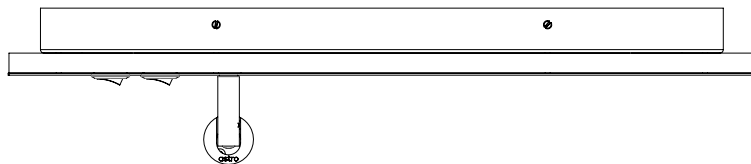

Please note that some dimensions may vary slightly due to manufacturing tolerances, this includes cable entry and fixing holes

Veuillez noter que certaines dimensions peuvent varier légèrement en raison des tolérances de fabrication, y compris l'entrée de câble et les trous de fixation.

Bitte beachten Sie, dass die Maße Fertigungstoleranzen unterliegen und daher in geringem Umfang von der angegebenen Größe abweichen können. Dies gilt auch für Kabeingänge und Befestigungslöcher.

Si prega notare che possono esserci piccole variazioni in alcune dimensioni dovute alle tolleranze di produzione, queste includono l'ingresso del cavo e i fori di fissaggio.