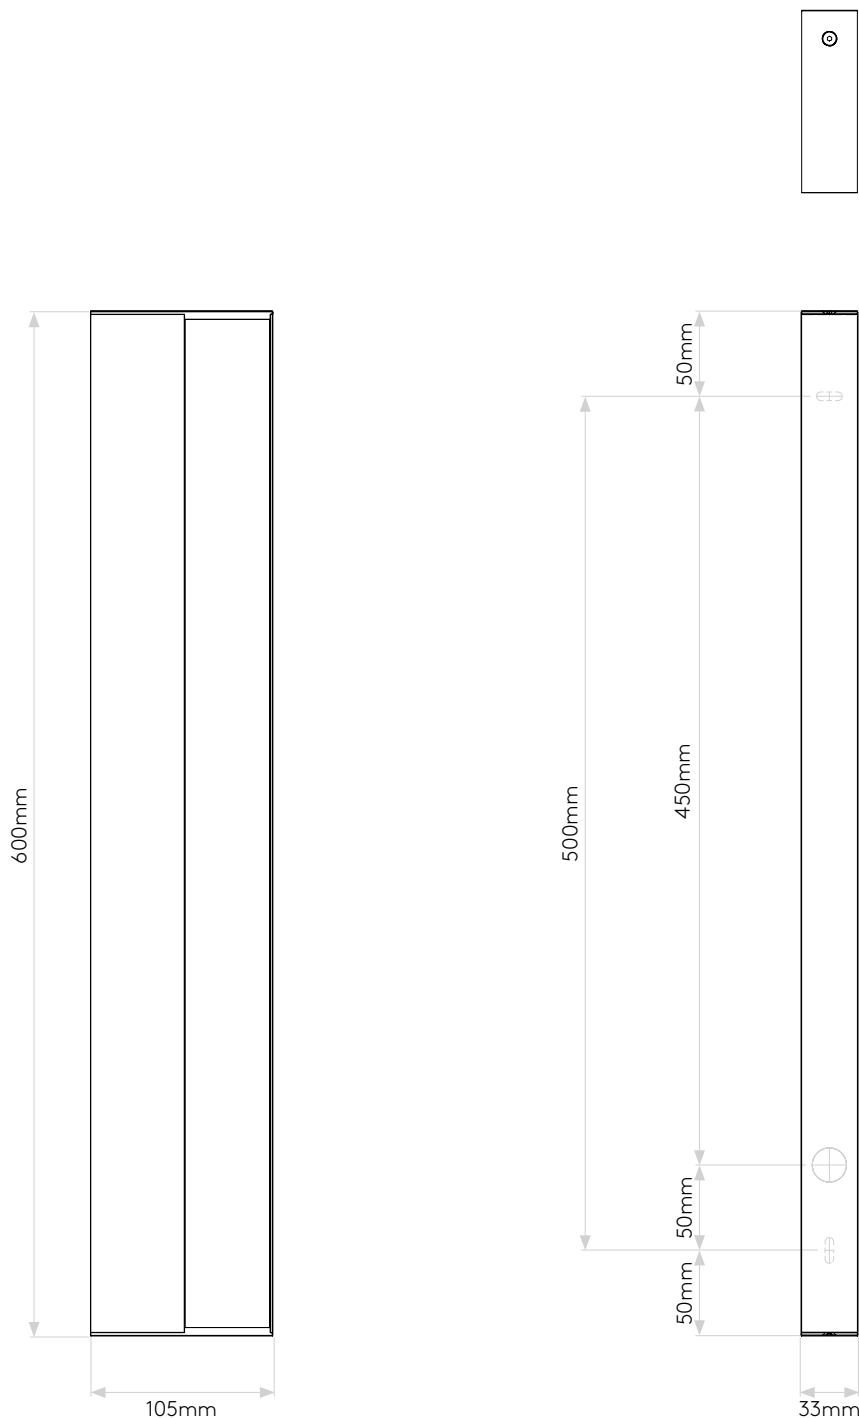

LAMP

LIGHT SOURCE:	LED STRIP
MAXIMUM WATTAGE:	12.8W
LAMP INCLUDED:	Yes (Integral)
MAXIMUM LAMP LENGTH:	Not applicable
LUMINOUS FLUX:	435.8 lm
COLOUR TEMP:	3000K
CRI:	80
R9:	25.0
MACADAM ELLIPSE:	+/-100K
TILT ADJUSTABLE ANGLE:	Not applicable
ROTATION ADJUSTABLE ANGLE:	Not applicable
AVERAGE LIFESPAN:	50,000hrs
L70:	To be advised
BEAM ANGLE:	Not applicable

Please note that some dimensions may vary slightly due to manufacturing tolerances, this includes cable entry and fixing holes

Veuillez noter que certaines dimensions peuvent varier légèrement en raison des tolérances de fabrication, y compris l'entrée de câble et les trous de fixation.