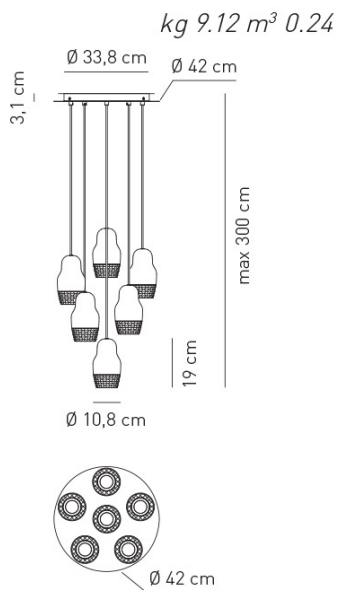

SP FEDOR 6

Design by Dima Loginoff

Collection consisting of recessed downlight and suspended lamps. Available in several colours and sizes. LED light source with GU10 fitting.

Typology: SUSPENDED LAMP

Ratings

- GU10
- Downlight
- Surface installation over holes
- Supply voltage ~220-240V
- Switch mode: on-off
- Aluminum/glass shade

Product code composition

FEDORA

Type	Article	Colours	Finish	Source
SP	FEDOR 6	RO rose gold + glass BR bronze + glass CR chrome + glass	BC white varnished metal	GU1 GU10 LED 6 x Max 7,5W only LED bulbs 220-240VAc