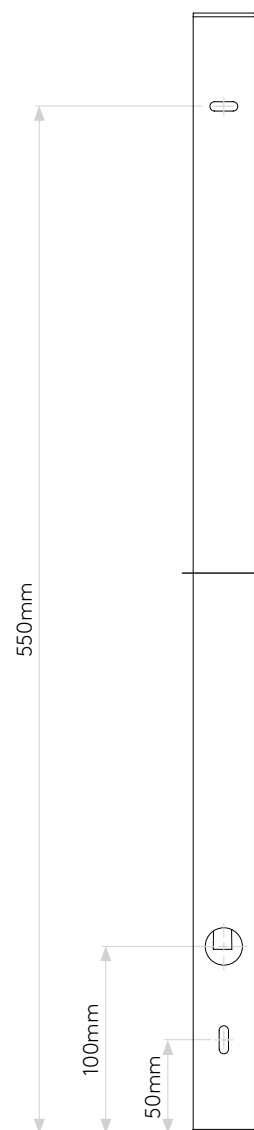

ARTEMIS 600 LED

astro

GENERAL

CLASS:	CE (Class 2)
IP RATING:	IP44
BATHROOM ZONE:	Zone 2, 3
VOLTAGE:	Mains 230V
INSTALLATION ORIENTATION:	Wall mount
MAIN MATERIAL:	Metal - Aluminium
DIMENSIONS:	H: 600mm W: 33mm D: 80mm
CUT OUT HOLE:	Not applicable
RECESS DEPTH:	Not applicable
FIRE RATING:	Not applicable
CABLE LENGTH:	Not applicable
GROSS WEIGHT:	1.128Kg

LAMP

LIGHT SOURCE:	LED STRIP
MAXIMUM WATTAGE:	12.6W
LAMP INCLUDED:	Yes (Integral)
MAXIMUM LAMP LENGTH:	Not applicable
LUMINOUS FLUX:	604.06 lm
COLOUR TEMP:	3000K
CRI:	80
R9:	23.5
MACADAM ELLIPSE:	+/-100K
TILT ADJUSTABLE ANGLE:	Not applicable
ROTATION ADJUSTABLE ANGLE:	Not applicable
AVERAGE LIFESPAN:	50,000hrs
L70:	To be advised
BEAM ANGLE:	Not applicable

ELECTRICAL

SWITCHED:	No
DIMMABLE:	No
DIMMING METHOD:	Not applicable
DRIVER INCLUDED:	Yes (Integral)
DRIVER OUTPUT CURRENT:	Not applicable
DRIVER OUTPUT VOLTAGE:	12V
SUPPLY FREQUENCY:	47/63Hz
DRIVER/BALLAST VOLTAGE:	180-264V
DRIVER AVERAGE LIFESPAN:	20,000hrs
EFFICACY:	48.02lm/W

Please note that some dimensions may vary slightly due to manufacturing tolerances, this includes cable entry and fixing holes

Veuillez noter que certaines dimensions peuvent varier légèrement en raison des tolérances de fabrication, y compris l'entrée de câble et les trous de fixation.