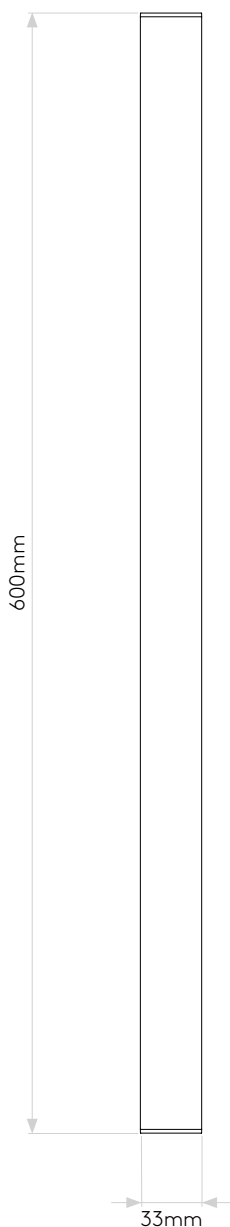

ARTEMIS 600 LED

astro

GENERAL

CLASS:	CE (Class 2)
IP RATING:	IP44
BATHROOM ZONE:	Zone 2, 3
VOLTAGE:	Mains 230V
INSTALLATION ORIENTATION:	Wall mount
MAIN MATERIAL:	Metal - Aluminium
DIMENSIONS:	H: 600mm W: 33mm D: 80mm
CUT OUT HOLE:	Not applicable
RECESS DEPTH:	Not applicable
FIRE RATING:	Not applicable
CABLE LENGTH:	Not applicable
GROSS WEIGHT:	1.128Kg

LAMP

LIGHT SOURCE:	LED STRIP
MAXIMUM WATTAGE:	12.6W
LAMP INCLUDED:	Yes (Integral)
MAXIMUM LAMP LENGTH:	Not applicable
LUMINOUS FLUX:	604.06 lm
COLOUR TEMP:	3000K
CRI:	80
R9:	23.5
MACADAM ELLIPSE:	+/-100K
TILT ADJUSTABLE ANGLE:	Not applicable
ROTATION ADJUSTABLE ANGLE:	Not applicable
AVERAGE LIFESPAN:	50,000hrs
L70:	To be advised
BEAM ANGLE:	Not applicable

ADDITIONAL INFORMATION:

SHADE INCLUDED:	-
SHADE/DIFFUSER MATERIAL:	Polycarbonate
SHADE/DIFFUSER FINISH	White
F MARK:	Suitable for mounting on flammable materials

CODE: 7974
SKU: 1308006
FINISH: POLISHED CHROME

Please note that some dimensions may vary slightly due to manufacturing tolerances, this includes cable entry and fixing holes

Veuillez noter que certaines dimensions peuvent varier légèrement en raison des tolérances de fabrication, y compris l'entrée de câble et les trous de fixation.