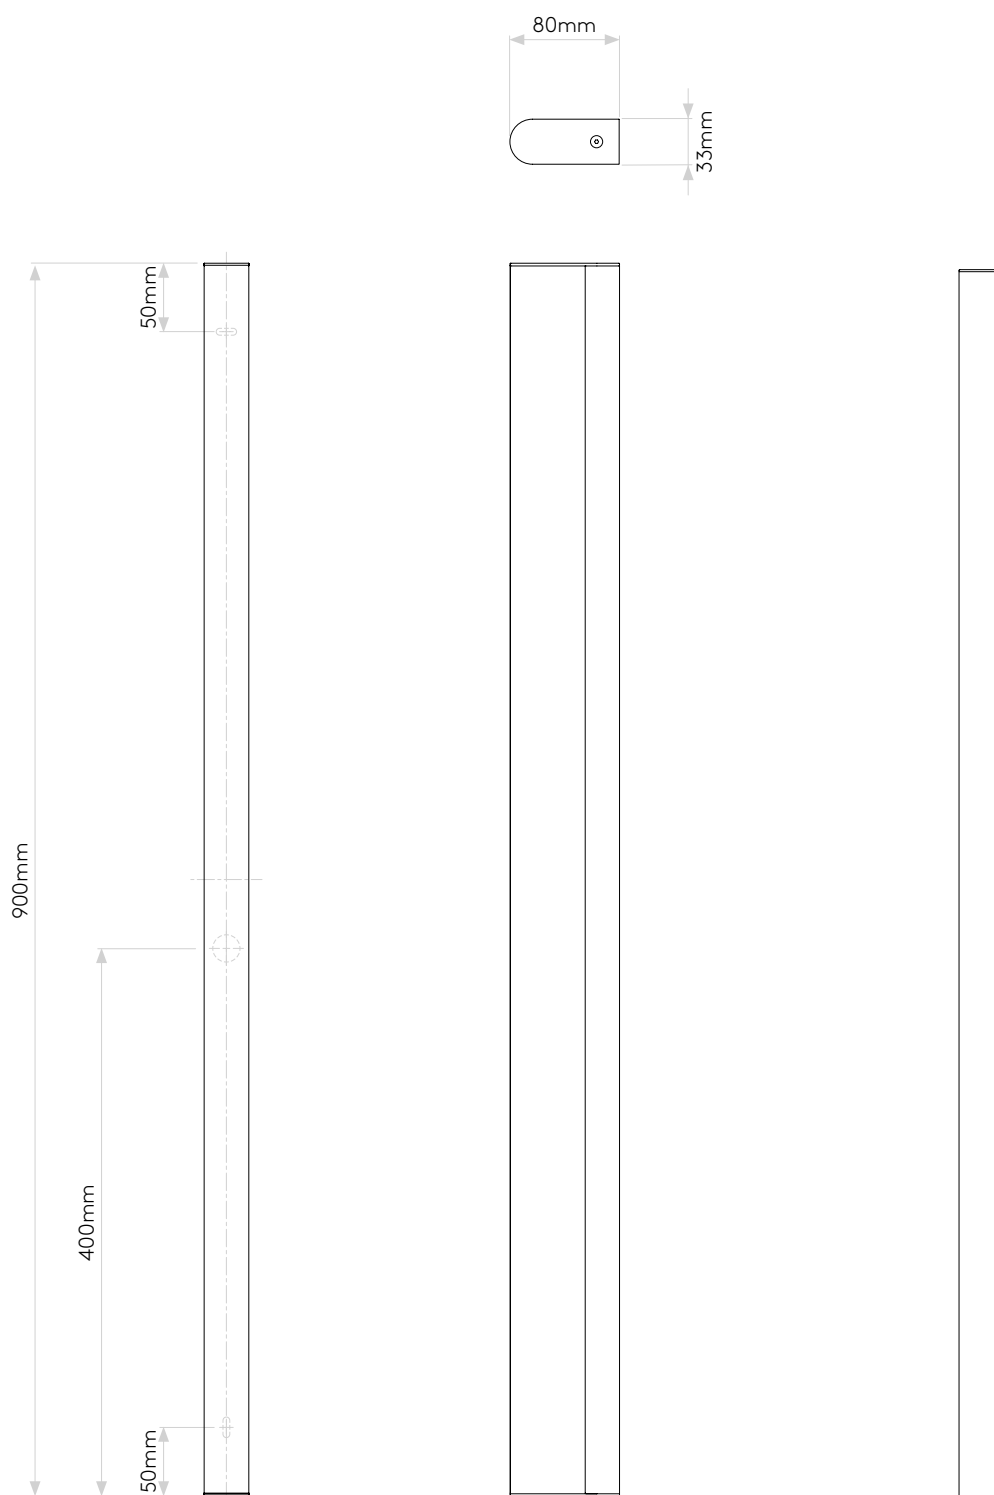

LAMP

LIGHT SOURCE:	LED STRIP
MAXIMUM WATTAGE:	17.6W
LAMP INCLUDED:	Yes (Integral)
MAXIMUM LAMP LENGTH:	Not applicable
LUMINOUS FLUX:	873.96 lm
COLOUR TEMP:	3000K
CRI:	80
R9:	24.1
MACADAM ELLIPSE:	+/-100K
TILT ADJUSTABLE ANGLE:	Not applicable
ROTATION ADJUSTABLE ANGLE:	Not applicable
AVERAGE LIFESPAN:	50,000hrs
L70:	To be advised
BEAM ANGLE:	Not applicable

Please note that some dimensions may vary slightly due to manufacturing tolerances, this includes cable entry and fixing holes

Veillez noter que certaines dimensions peuvent varier légèrement en raison des tolérances de fabrication, y compris l'entrée de câble et les trous de fixation.