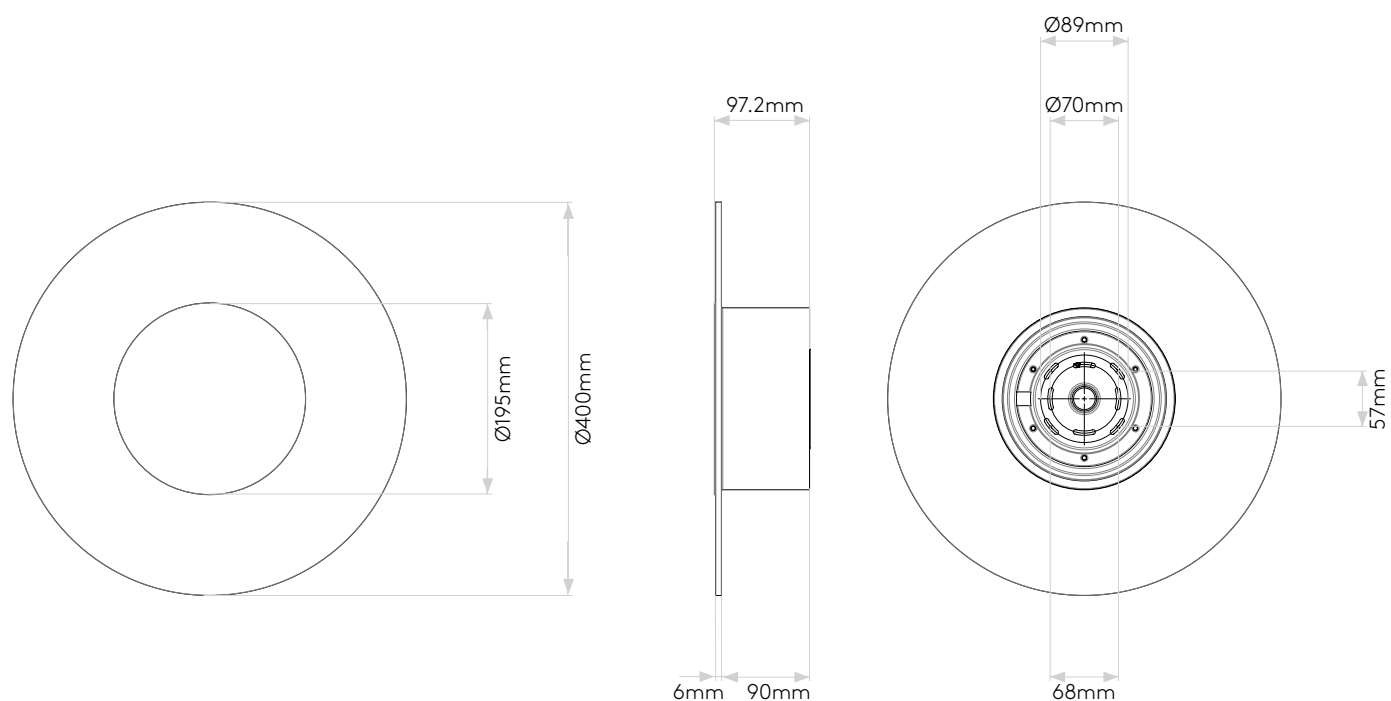

Please note that some dimensions may vary slightly due to manufacturing tolerances, this includes cable entry and fixing holes

Veillez noter que certaines dimensions peuvent varier légèrement en raison des tolérances de fabrication, y compris l'entrée de câble et les trous de fixation.

Bitte beachten Sie, dass die Maße Fertigungstoleranzen unterliegen und daher in geringem Umfang von der angegebenen Größe abweichen können. Dies gilt auch für Kabeleingänge und Befestigungslöcher.

Si prega notare che possono esserci piccole variazioni in alcune dimensioni dovute alle tolleranze di produzione, queste includono l'ingresso del cavo e i fori di fissaggio.