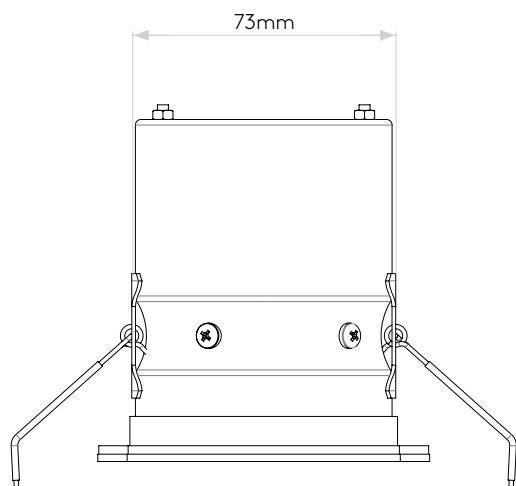

LAMP

LIGHT SOURCE:	COB LED
WATTAGE:	6W
LAMP INCLUDED:	Yes (Integral)
MAXIMUM LAMP LENGTH (mm):	-
LUMINOUS FLUX (lm):	594
COLOUR TEMP (K):	2700
CRI (Ra):	80
MACADAM ELLIPSE:	3-Step
TILT ADJUSTABLE ANGLE (°):	-
ROTATION ADJUSTABLE ANGLE (°):	-
LIFETIME (hrs):	36300
BEAM ANGLE (°):	17.9

Please note that some dimensions may vary slightly due to manufacturing tolerances, this includes cable entry and fixing holes

Veuillez noter que certaines dimensions peuvent varier légèrement en raison des tolérances de fabrication, y compris l'entrée de câble et les trous de fixation.