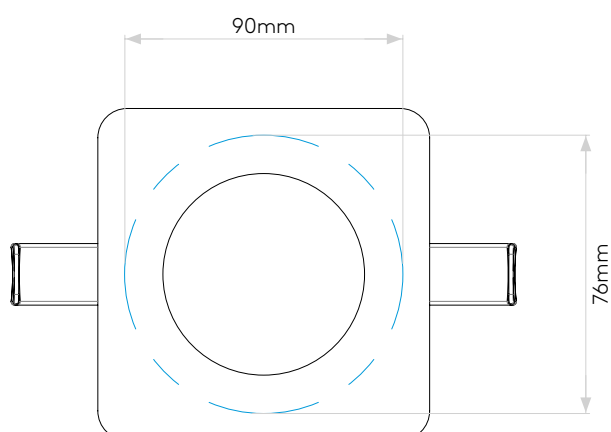

VETRO SQUARE FIRE-RATED

astro

GENERAL

LOCATION:	Bathroom
CLASS:	CE (Class III)
IP RATING:	IP65
BATHROOM ZONE:	Zone 1, 2, 3
DRIVER REQUIRED:	Constant Current 350mA
INSTALLATION ORIENTATION:	Ceiling Mount
MAIN MATERIAL:	Glass - Float
DIMENSIONS (mm):	H: 90 W: 90 D: 94
CUT OUT HOLE (mm):	Ø: 76
RECESS DEPTH (mm):	150
FIRE RATING:	90 min
CABLE LENGTH (mm):	-
GROSS WEIGHT (kg):	0.7

LAMP

LIGHT SOURCE:	COB LED
WATTAGE:	6W
LAMP INCLUDED:	Yes (Integral)
MAXIMUM LAMP LENGTH (mm):	-
LUMINOUS FLUX (lm):	594
COLOUR TEMP (K):	2700
CRI (Ra):	80
MACADAM ELLIPSE:	3-Step
TILT ADJUSTABLE ANGLE (°):	-
ROTATION ADJUSTABLE ANGLE (°):	-
LIFETIME (hrs):	36300
BEAM ANGLE (°):	17.9

Please note that some dimensions may vary slightly due to manufacturing tolerances, this includes cable entry and fixing holes

Veuillez noter que certaines dimensions peuvent varier légèrement en raison des tolérances de fabrication, y compris l'entrée de câble et les trous de fixation.