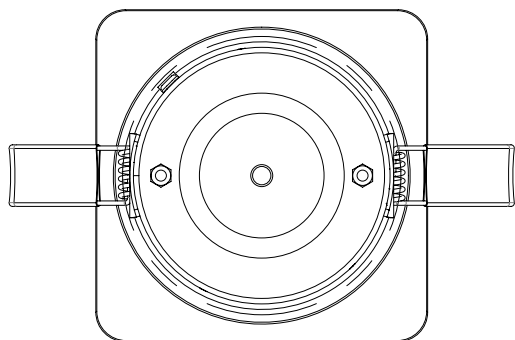

Please note that some dimensions may vary slightly due to manufacturing tolerances, this includes cable entry and fixing holes

Veuillez noter que certaines dimensions peuvent varier légèrement en raison des tolérances de fabrication, y compris l'entrée de câble et les trous de fixation.

Bitte beachten Sie, dass die Maße Fertigungstoleranzen unterliegen und daher in geringem Umfang von der angegebenen Größe abweichen können. Dies gilt auch für Kabeleingänge und Befestigungslöcher.

Si prega notare che possono esserci piccole variazioni in alcune dimensioni dovute alle tolleranze di produzione, queste includono l'ingresso del cavo e i fori di fissaggio.