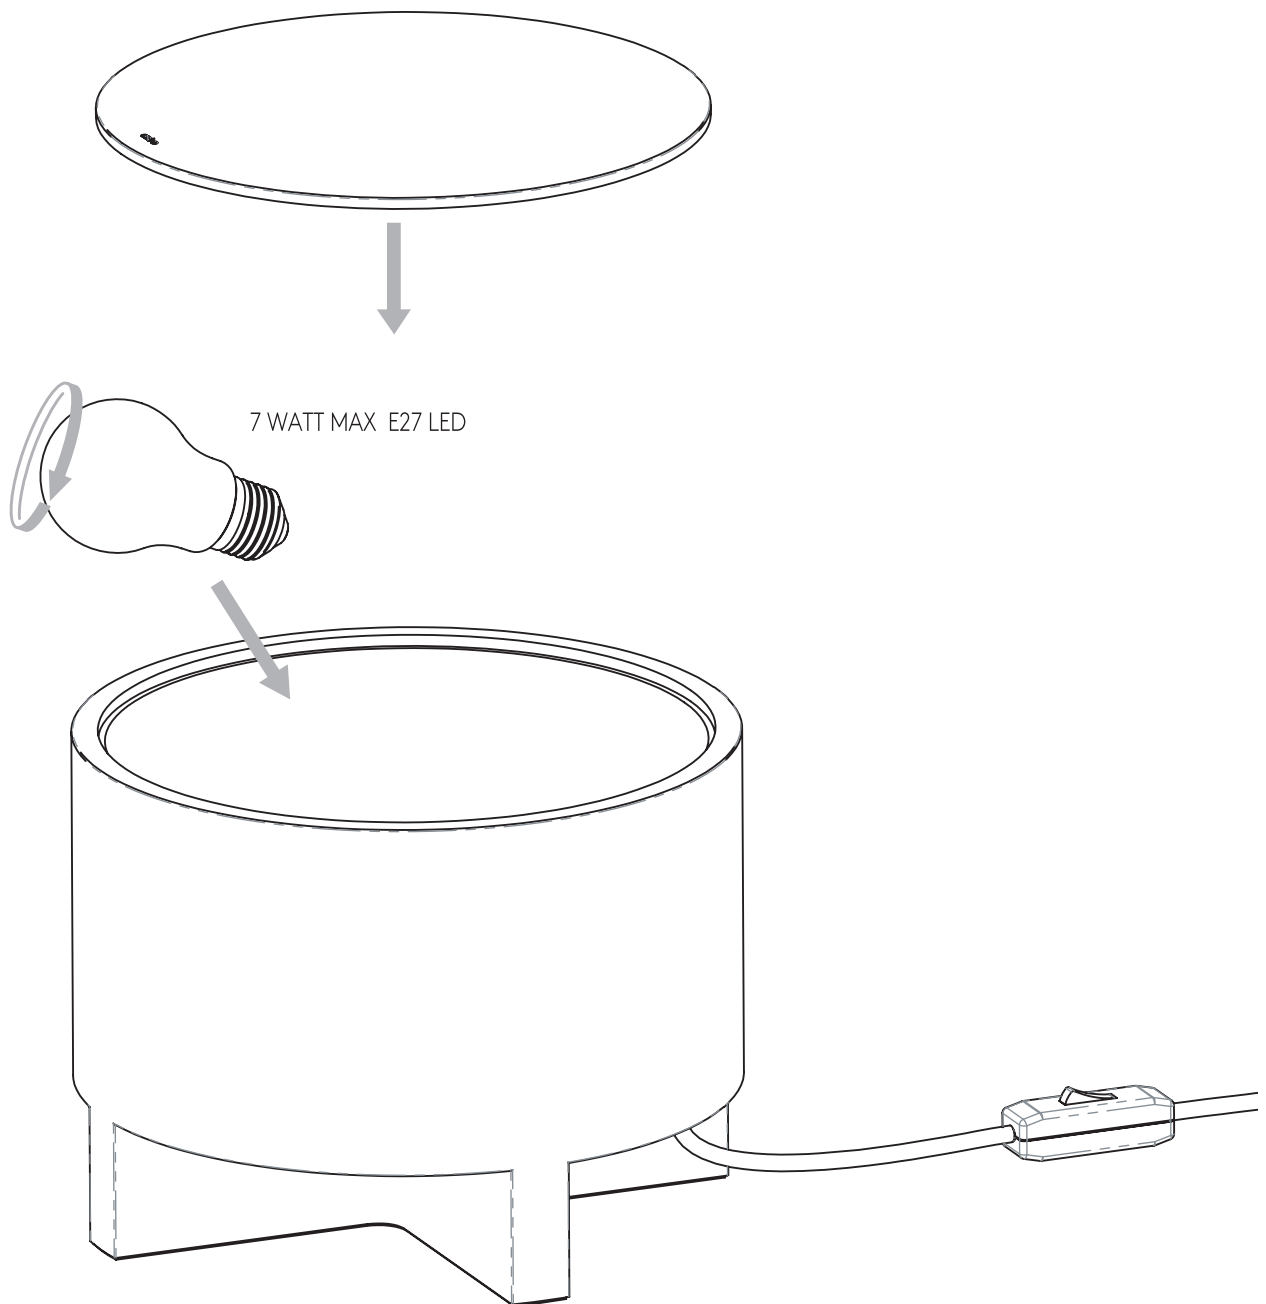

Remove if outside U.K. Euro-plug inside

Ouvrir la fiche anglaise comme indiqué et simplement retirer la fiche européenne

Bitte entnehmen Sie den innenliegenden Eurostecker, wenn Sie außerhalb der U.K. wohnen

Sacar en caso de utilizarse fuera de Reino Unido. Enchufe europeo en el interior.