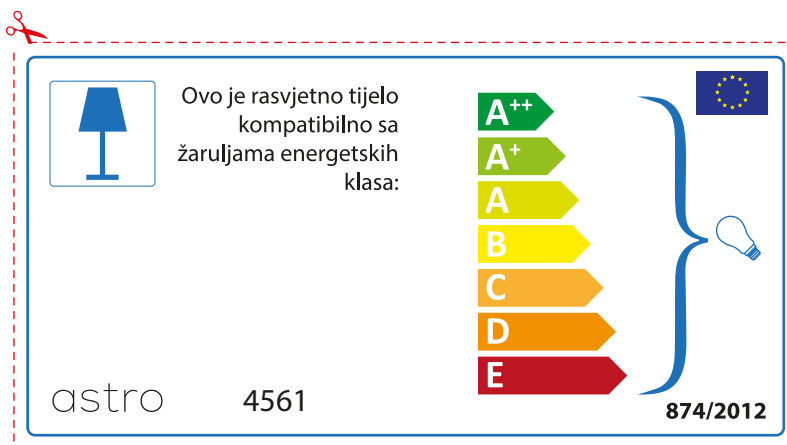

874/2012 

Detailed description: This is a rectangular label for an astro luminaire model 4561. It features a blue lamp icon in a box on the left. To its right, text states compatibility with bulbs of energy classes A++ through E. A vertical stack of seven colored arrows (green, light green, yellow, orange, red-orange, red) represents these classes. A large blue bracket on the right groups all classes and points to a lightbulb icon. The label includes the reference number 874/2012 and the European Union flag in the bottom right corner. A red dashed border with a scissors icon at the top left indicates where to cut.

A++
A+
A
B
C
D
E

874/2012 

 Corpurile de iluminat sunt compatibile cu surse de lumina din clasa:

A++
A+
A
B
C
D
E

astro 4561 

874/2012

CROATIAN

Provjerite veličinu žarulje prije umetanja u rasvjetno tijelo jer se veličina žarulja razlikuje ovisno o proizvođaču

SPANISH

Por favor, comprobar las dimensiones de las lámparas para esta luminaria. Las dimensiones de las lámparas pueden variar entre las diferentes marcas

astro 4561

 Esta luminaria es compatible con lámparas de clase energética:

A++
A+
A
B
C
D
E

874/2012 

Detailed description: This is a rectangular label for an astro lamp model 4561. It features a blue lamp icon in a box on the left. To its right, text states compatibility with energy classes A++ through E. A vertical stack of seven colored arrows (green, light green, yellow, orange, red-orange, red) represents these classes. A blue bracket on the right groups all classes and points to a lightbulb icon. The bottom left contains the text '874/2012' and the bottom right contains the European Union flag. A red dashed border with a scissors icon at the top left indicates where to cut.