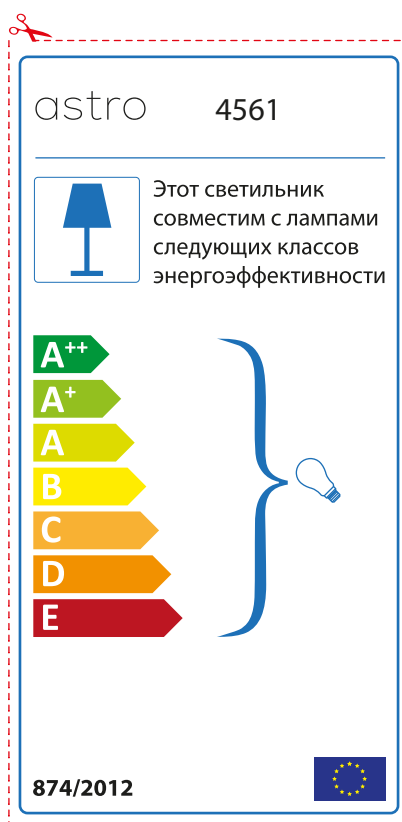

874/2012 

Detailed description: This is a rectangular label for an astro luminaire model 4561. It features a blue lamp icon in a box on the left. To its right, text states compatibility with bulbs of energy classes A++ through E. A vertical stack of seven colored arrows (green, light green, yellow, orange, red-orange, red) represents these classes. A large blue bracket on the right groups all classes and points to a lightbulb icon. The label includes the reference number 874/2012 and the European Union flag in the bottom right corner. A red dashed border with a scissors icon at the top left indicates where to cut.

A++
A+
A
B
C
D
E

874/2012 

Detailed description: This is a rectangular label for an astro lamp model 4561. It features a blue lamp icon in a box on the left. To its right, the text states compatibility with light bulbs of energy classes A++ through E. A vertical stack of seven colored arrows (green, light green, yellow, orange, red-orange, red) represents these classes. A blue bracket on the right groups all classes and points to a light bulb icon. The bottom left contains the text '874/2012' and the bottom right contains the European Union flag.

A++
A+
A
B
C
D
E

874/2012 

 Toto svítidlo je vhodné pro žárovky s energetickým štítkem třídy:

A++
A+
A
B
C
D
E

astro 4561 

874/2012

RUSSIAN

Просьба проверить размеры лампы для установки в этот светильник, поскольку размеры ламп могут отличаться в зависимости от производителя