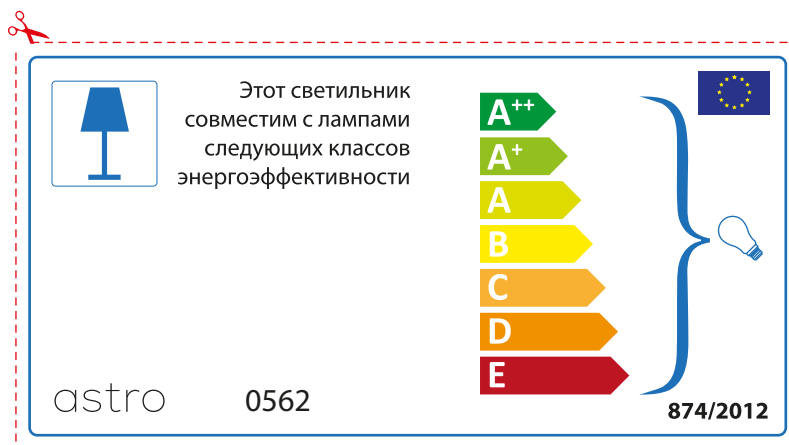

RUSSIAN

Просьба проверить размеры лампы для установки в этот светильник, поскольку размеры ламп могут отличаться в зависимости от производителя