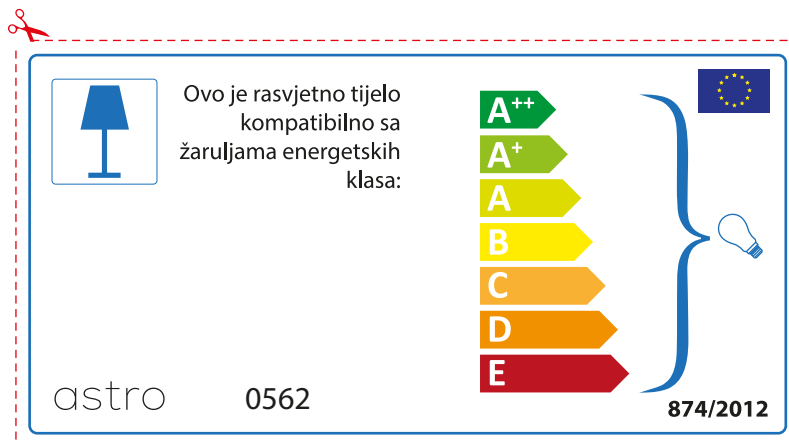

CROATIAN

Provjerite veličinu žarulje prije umetanja u rasvjetno tijelo jer se veličina žarulja razlikuje ovisno o proizvođaču