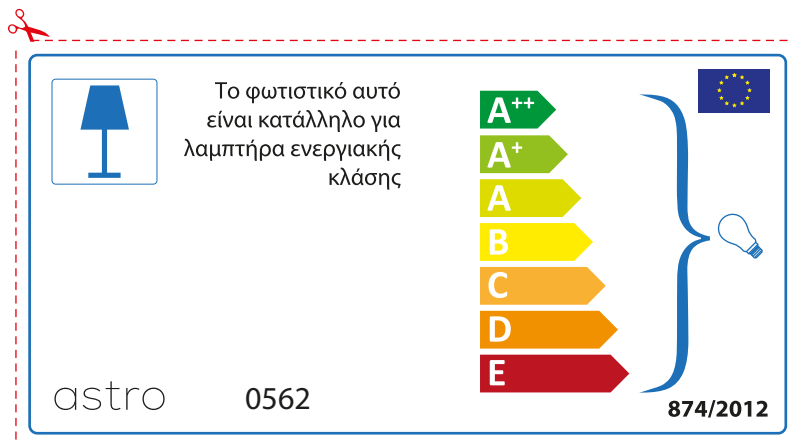

GREEK

Ελέγξτε προσεκτικά τις διαστάσεις του λαμπτήρα ώστε να είναι κατάλληλοι για το συγκεκριμένο φωτιστικό γιατί οι διαστάσεις ίδιου τύπου λαμπτήρα πολλές φορές διαφέρουν ανάλογα την εταιρία κατασκευής