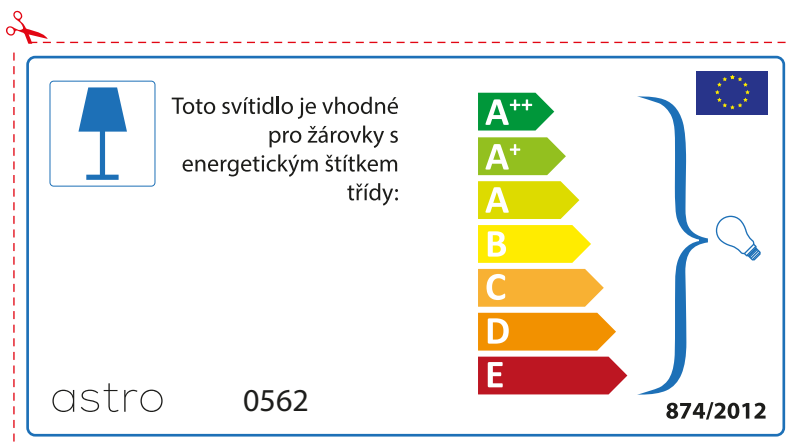

CZECH

Zkontrolujte prosím rozměr světelného zdroje pro svítidlo, protože se liší u různých značek