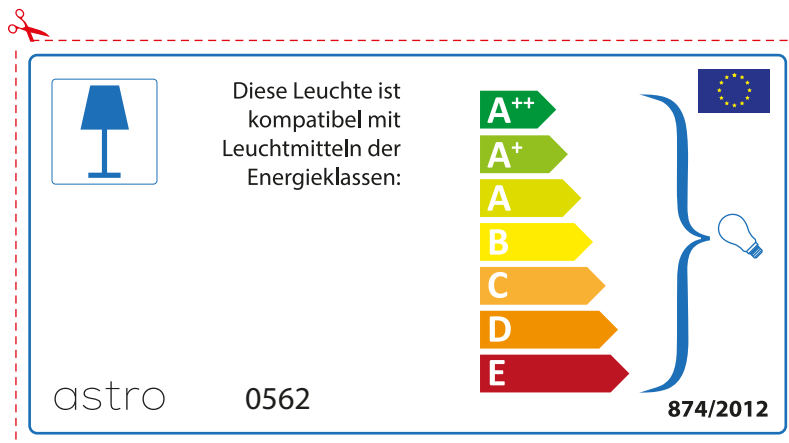

GERMAN

Bitte überprüfen Sie, ob die Abmessungen der Lampe für die Armatur passend sind, da die Größe der Lampen zwischen verschiedenen Marken variieren können