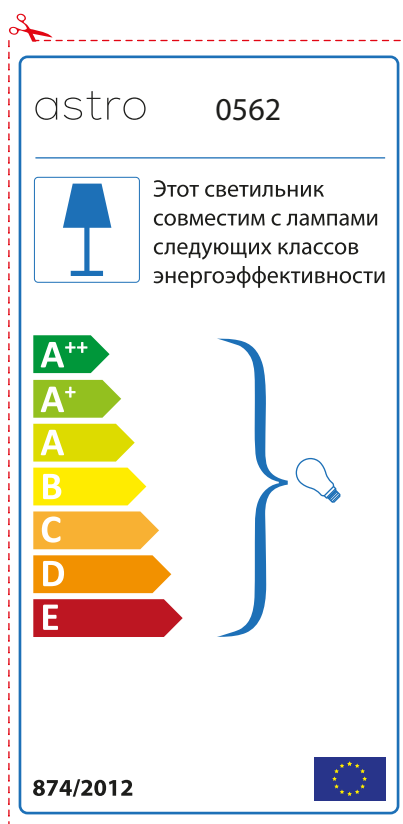

RUSSIAN

Просьба проверить размеры лампы для установки в этот светильник, поскольку размеры ламп могут отличаться в зависимости от производителя