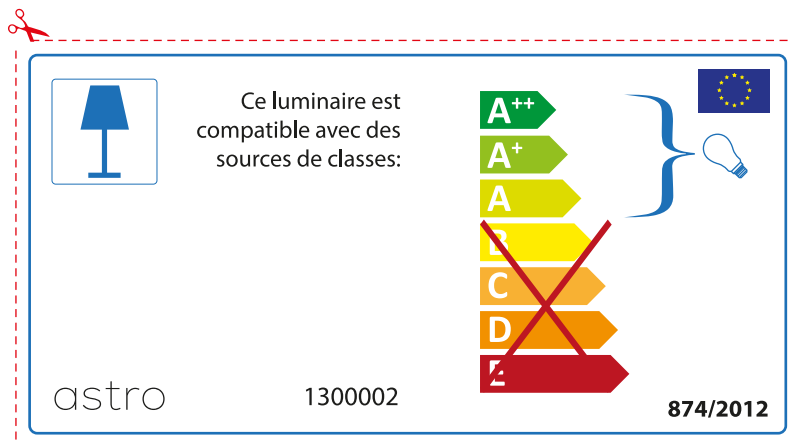

## ENGLISH

Please check lamp dimensions for suitable fitting with your luminaire, as lamp sizes may vary between brands

astro 1300002

 This luminaire is compatible with bulbs of the energy classes:

A++  
A+  
A  
~~B~~  
~~C~~  
~~D~~  
~~E~~

874/2012 

 This luminaire is compatible with bulbs of the energy classes:

A++  
A+  
A  
~~B~~  
~~C~~  
~~D~~  
~~E~~

astro 1300002 874/2012 

## FRENCH

Prenez soin de vérifier le dimensions des lampes (celles-ci varient selon les fournisseurs) afin de vous assurer qu'elles rentrent physiquement dans le luminaire