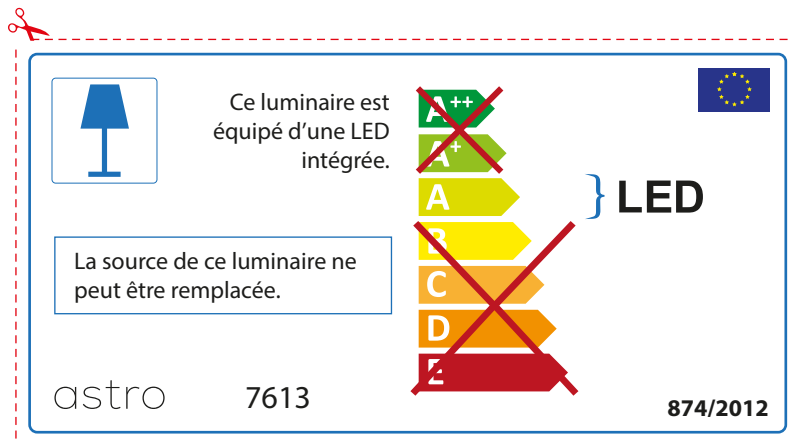

FRENCH

Prenez soin de vérifier le dimensions des lampes (celles-ci varient selon les fournisseurs) afin de vous assurer qu'elles rentrent physiquement dans le luminaire