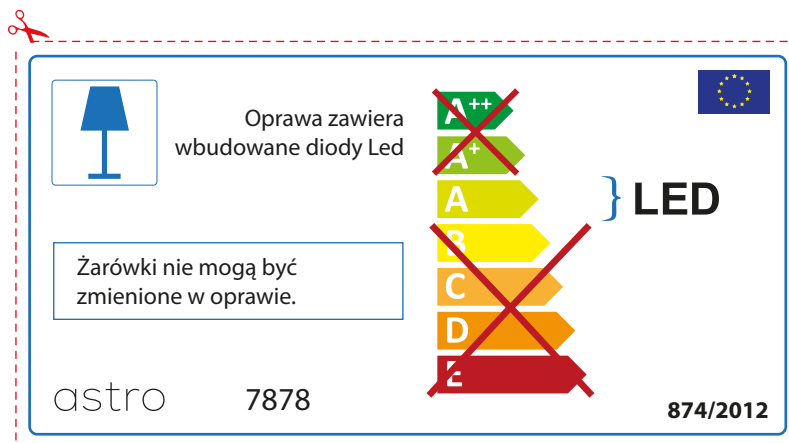

POLISH

Proszę sprawdzić wymiary żarówki czy pasują do danej oprawy , gdyż rozmiary żarówek mogą się różnić w zależności od producenta