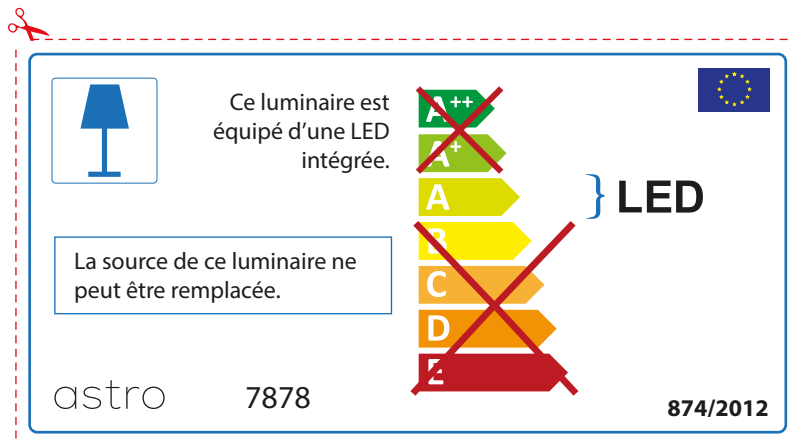

ENGLISH

Please check lamp dimensions for suitable fitting with your luminaire, as lamp sizes may vary between brands

astro 7878

 This luminaire contains built-in LED lamps.

~~A++~~
~~A+~~
A } LED
~~B~~
~~C~~
~~D~~
~~E~~

The LED lamps cannot be changed in the luminaire.

874/2012 

 This luminaire contains built-in LED lamps. 

The LED lamps cannot be changed in the luminaire.

~~A++~~
~~A+~~
A } LED
~~B~~
~~C~~
~~D~~
~~E~~

astro 7878 874/2012

FRENCH

Prenez soin de vérifier le dimensions des lampes (celles-ci varient selon les fournisseurs) afin de vous assurer qu'elles rentrent physiquement dans le luminaire

ITALIAN

Si prega di verificare le dimensioni della lampada per il montaggio adatto con il suo apparecchio di illuminazione, perché le dimensioni della lampada può variare tra le marche