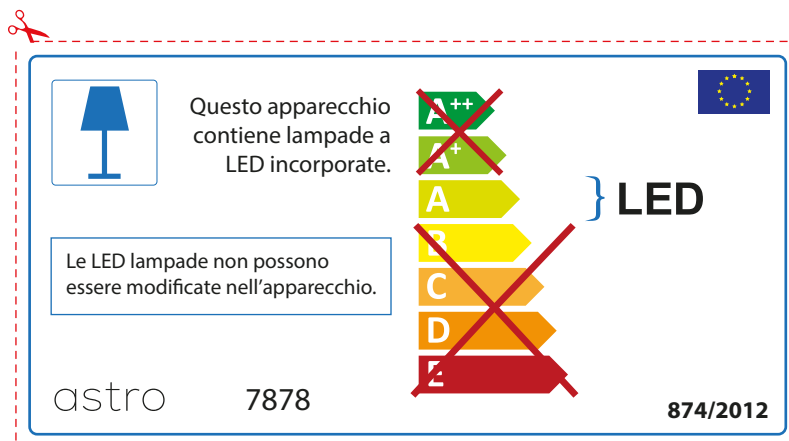

ENGLISH

Please check lamp dimensions for suitable fitting with your luminaire, as lamp sizes may vary between brands

astro 7878

 This luminaire contains built-in LED lamps.

~~A++~~
~~A+~~
A } LED
~~B~~
~~C~~
~~D~~
~~E~~

The LED lamps cannot be changed in the luminaire.

874/2012 

 This luminaire contains built-in LED lamps. 

The LED lamps cannot be changed in the luminaire.

~~A++~~
~~A+~~
A } LED
~~B~~
~~C~~
~~D~~
~~E~~

astro 7878 874/2012

FRENCH

Prenez soin de vérifier le dimensions des lampes (celles-ci varient selon les fournisseurs) afin de vous assurer qu'elles rentrent physiquement dans le luminaire

ITALIAN

Si prega di verificare le dimensioni della lampada per il montaggio adatto con il suo apparecchio di illuminazione, perché le dimensioni della lampada può variare tra le marche