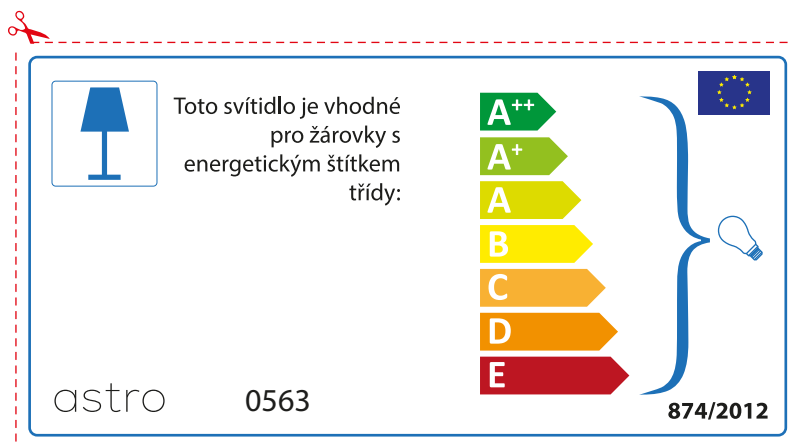

CZECH

Zkontrolujte prosím rozměr světelného zdroje pro svítidlo, protože se liší u různých značek

---