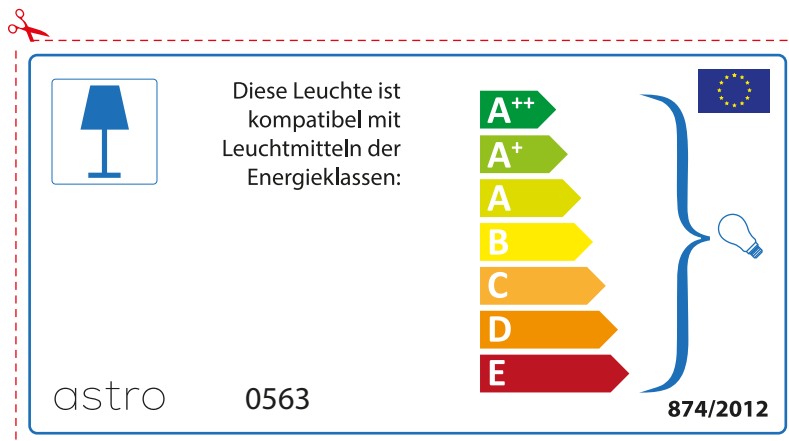

GERMAN

Bitte überprüfen Sie, ob die Abmessungen der Lampe für die Armatur passend sind, da die Größe der Lampen zwischen verschiedenen Marken variieren können