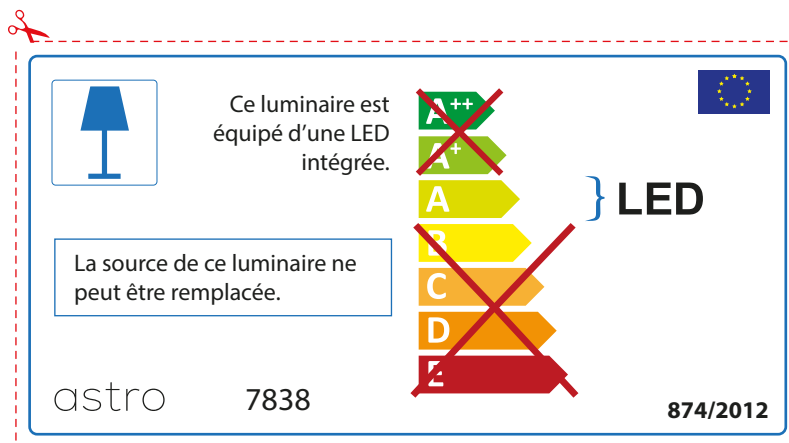

ENGLISH

Please check lamp dimensions for suitable fitting with your luminaire, as lamp sizes may vary between brands

astro 7838

 This luminaire contains built-in LED lamps.

~~A++~~
~~A+~~
A } LED
~~B~~
~~C~~
~~D~~
~~E~~

The LED lamps cannot be changed in the luminaire.

874/2012 

 This luminaire contains built-in LED lamps. 

The LED lamps cannot be changed in the luminaire.

~~A++~~
~~A+~~
A } LED
~~B~~
~~C~~
~~D~~
~~E~~

astro 7838 874/2012

FRENCH

Prenez soin de vérifier le dimensions des lampes (celles-ci varient selon les fournisseurs) afin de vous assurer qu'elles rentrent physiquement dans le luminaire

ITALIAN

Si prega di verificare le dimensioni della lampada per il montaggio adatto con il suo apparecchio di illuminazione, perché le dimensioni della lampada può variare tra le marche