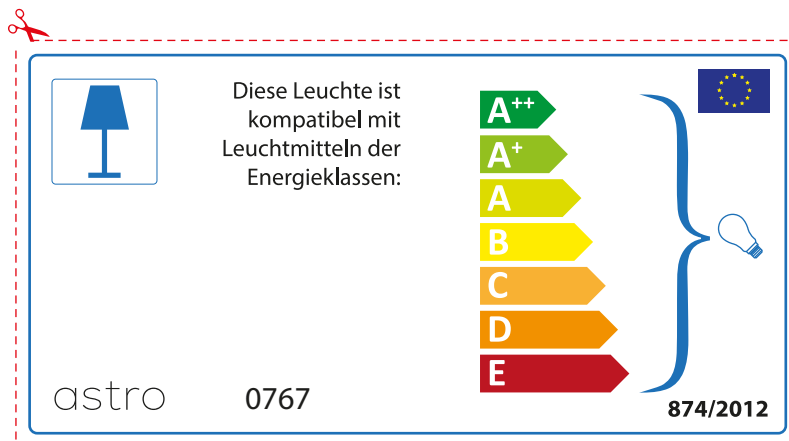

GERMAN

Bitte überprüfen Sie, ob die Abmessungen der Lampe für die Armatur passend sind, da die Größe der Lampen zwischen verschiedenen Marken variieren können