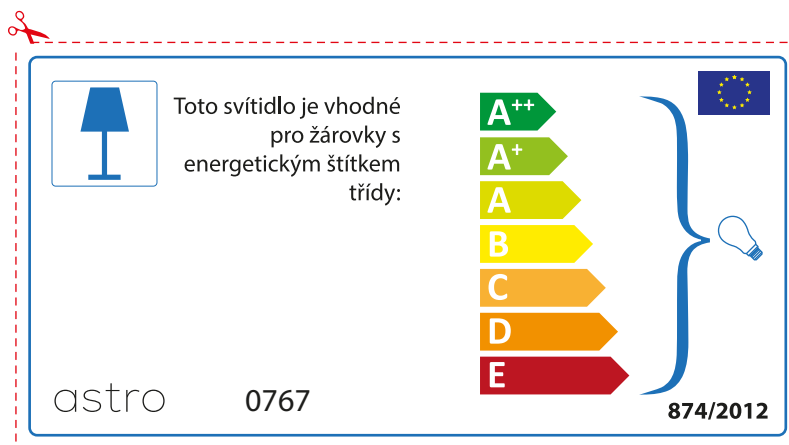

CZECH

Zkontrolujte prosím rozměr světelného zdroje pro svítidlo, protože se liší u různých značek