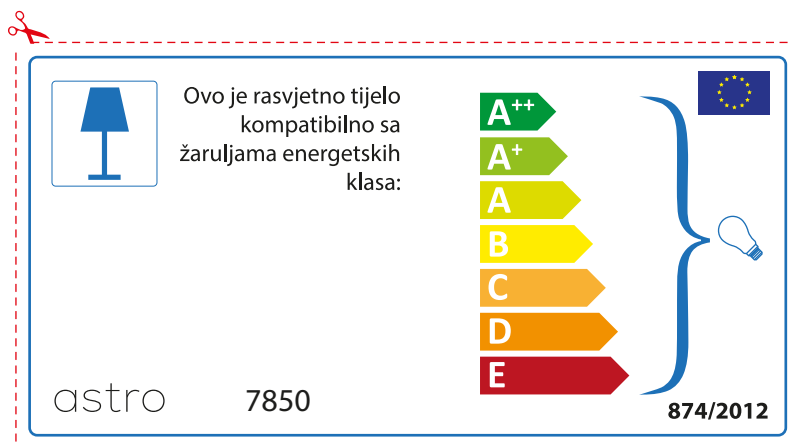

874/2012 

Detailed description: This is a rectangular label for an astro 7850 luminaire. It features a blue lamp icon in a box on the left. To its right, text states compatibility with bulbs of energy classes A++ through E. A vertical stack of seven colored arrows (green, light green, yellow, orange, red-orange, red) represents these classes. A large blue bracket on the right groups all classes and points to a lightbulb icon. The bottom left contains the code 874/2012 and the bottom right contains the EU flag. A red dashed border and a scissors icon at the top left indicate it is a cutout.

 This luminaire is compatible with bulbs of the energy classes:

A++
A+
A
B
C
D
E

astro 7850

874/2012

Detailed description: This is a rectangular label for an astro 7850 luminaire, oriented horizontally. It features a blue lamp icon in a box on the left. To its right, text states compatibility with bulbs of energy classes A++ through E. A vertical stack of seven colored arrows (green, light green, yellow, orange, red-orange, red) represents these classes. A large blue bracket on the right groups all classes and points to a lightbulb icon. The bottom left contains the code astro 7850 and the bottom right contains the EU flag and the code 874/2012. A red dashed border and a scissors icon at the top left indicate it is a cutout.

A++
A+
A
B
C
D
E

874/2012 

 Corpurile de iluminat sunt compatibile cu surse de lumina din clasa:

A++
A+
A
B
C
D
E

astro 7850 

874/2012

CROATIAN

Provjerite veličinu žarulje prije umetanja u rasvjetno tijelo jer se veličina žarulja razlikuje ovisno o proizvođaču

SPANISH

Por favor, comprobar las dimensiones de las lámparas para esta luminaria. Las dimensiones de las lámparas pueden variar entre las diferentes marcas

astro 7850

 Esta luminaria es compatible con lámparas de clase energética: