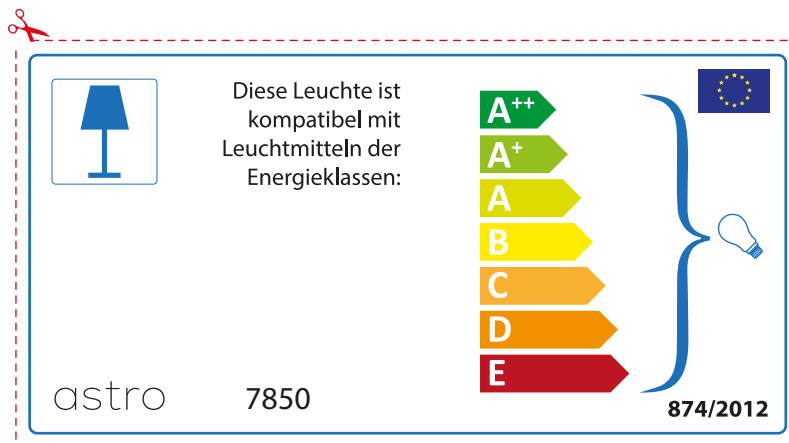

GERMAN

Bitte überprüfen Sie, ob die Abmessungen der Lampe für die Armatur passend sind, da die Größe der Lampen zwischen verschiedenen Marken variieren können