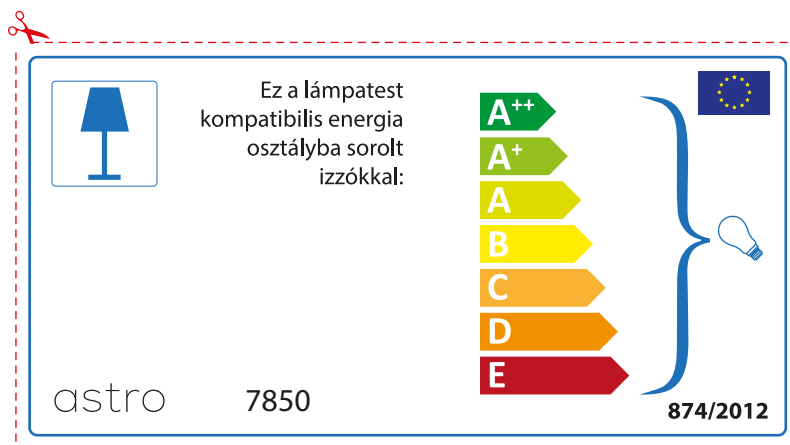

HUNGARIAN

Kérjük, ellenőrizze, hogy a fényforrások foglalata megfelel-e a lámpatest által előírtaknak, ugyanis a különböző márkák eltérhetnek egymástól