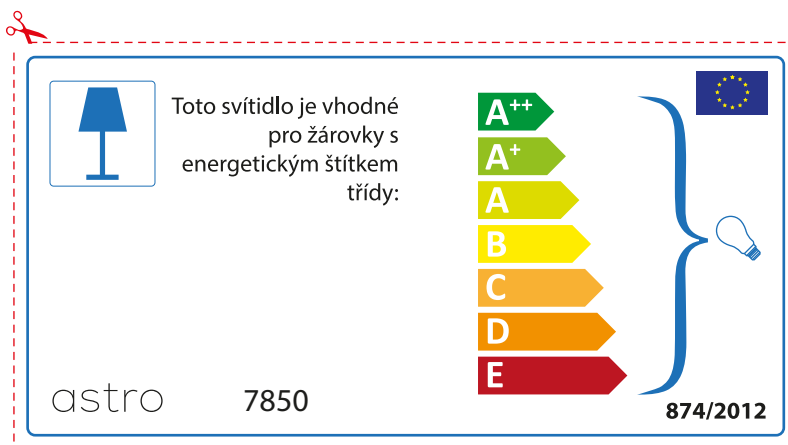

CZECH

Zkontrolujte prosím rozměr světelného zdroje pro svítidlo, protože se liší u různých značek