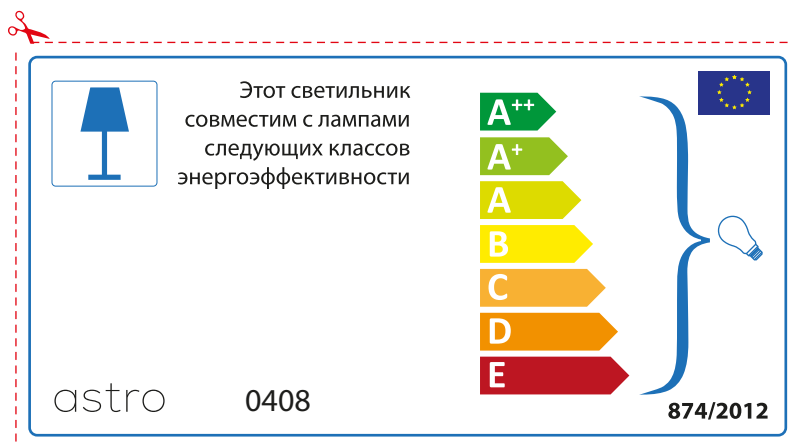

RUSSIAN

Просьба проверить размеры лампы для установки в этот светильник, поскольку размеры ламп могут отличаться в зависимости от производителя