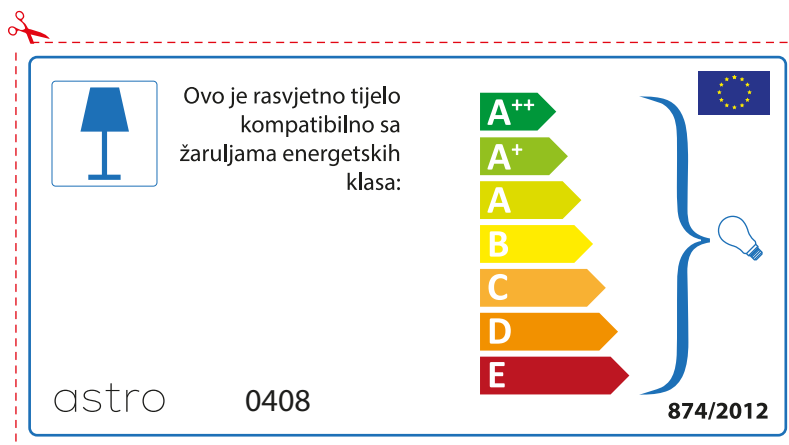

CROATIAN

Provjerite veličinu žarulje prije umetanja u rasvjetno tijelo jer se veličina žarulja razlikuje ovisno o proizvođaču