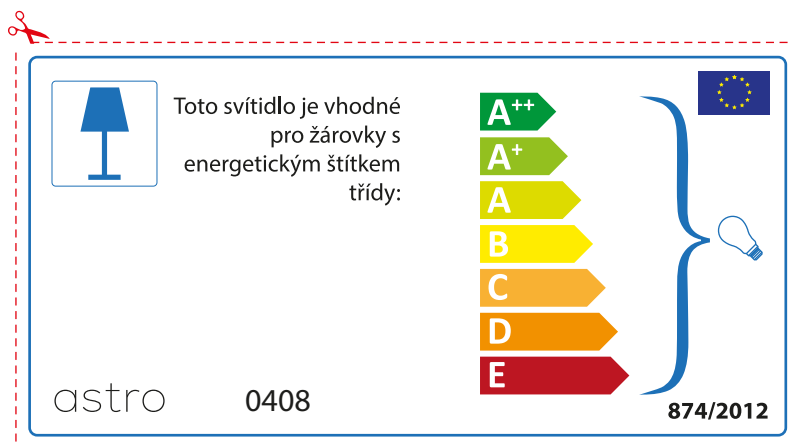

CZECH

Zkontrolujte prosím rozměr světelného zdroje pro svítidlo, protože se liší u různých značek