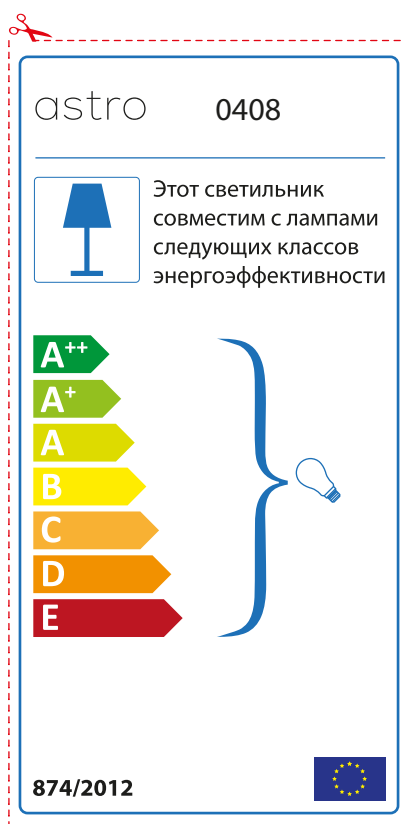

RUSSIAN

Просьба проверить размеры лампы для установки в этот светильник, поскольку размеры ламп могут отличаться в зависимости от производителя