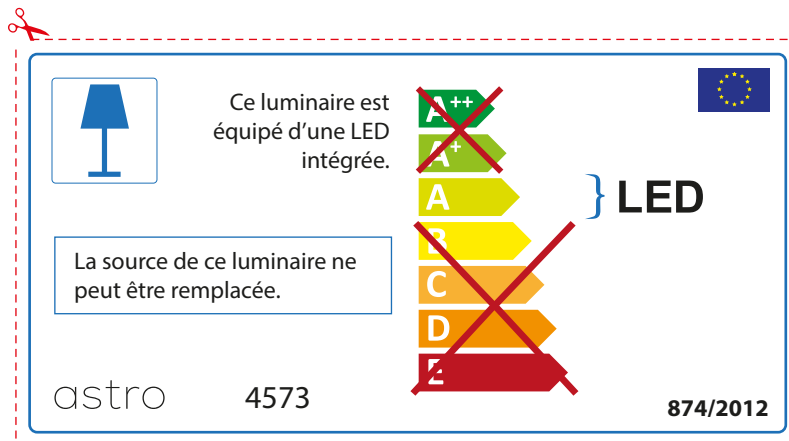

ENGLISH

Please check lamp dimensions for suitable fitting with your luminaire, as lamp sizes may vary between brands

astro 4573

 This luminaire contains built-in LED lamps.

~~A++~~
~~A+~~
A } LED
~~B~~
~~C~~
~~D~~
~~E~~

The LED lamps cannot be changed in the luminaire.

874/2012 

 This luminaire contains built-in LED lamps. 

The LED lamps cannot be changed in the luminaire.

~~A++~~
~~A+~~
A } LED
~~B~~
~~C~~
~~D~~
~~E~~

astro 4573 874/2012

FRENCH

Prenez soin de vérifier le dimensions des lampes (celles-ci varient selon les fournisseurs) afin de vous assurer qu'elles rentrent physiquement dans le luminaire

ITALIAN

Si prega di verificare le dimensioni della lampada per il montaggio adatto con il suo apparecchio di illuminazione, perché le dimensioni della lampada può variare tra le marche