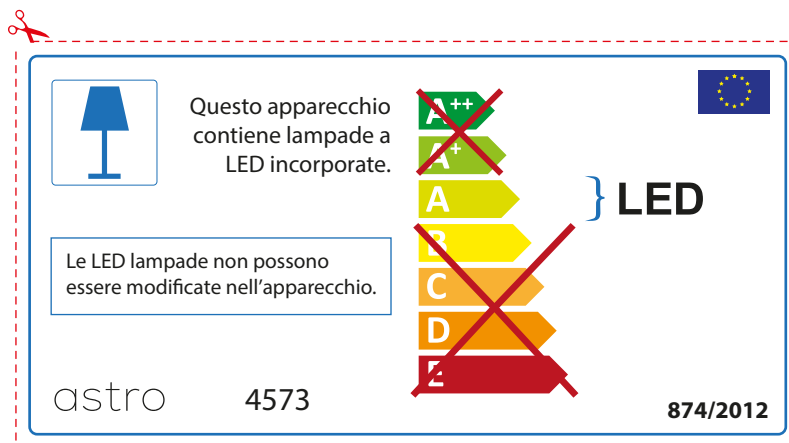

ENGLISH

Please check lamp dimensions for suitable fitting with your luminaire, as lamp sizes may vary between brands

astro 4573

 This luminaire contains built-in LED lamps.

~~A++~~
~~A+~~
A } LED
~~B~~
~~C~~
~~D~~
~~E~~

The LED lamps cannot be changed in the luminaire.

874/2012 

 This luminaire contains built-in LED lamps. 

The LED lamps cannot be changed in the luminaire.

~~A++~~
~~A+~~
A } LED
~~B~~
~~C~~
~~D~~
~~E~~

astro 4573 874/2012

FRENCH

Prenez soin de vérifier le dimensions des lampes (celles-ci varient selon les fournisseurs) afin de vous assurer qu'elles rentrent physiquement dans le luminaire

ITALIAN

Si prega di verificare le dimensioni della lampada per il montaggio adatto con il suo apparecchio di illuminazione, perché le dimensioni della lampada può variare tra le marche